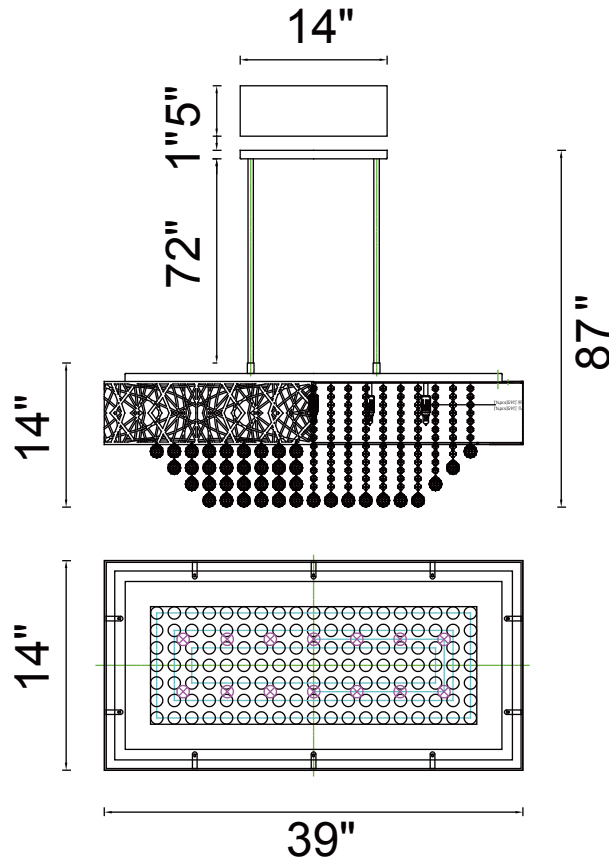

PROJECT: _____

FIXTURE TYPE: _____

LOCATION: _____

CONTACT/PHONE: _____

Item	1032P39-14-601-RC
Collection	ETERNITY
Finish	Chorme
Glass	-----
Crystal	Clear
Input	120V AC,60HZ,AC

Shade	-----
Length/Dia.	39"
Width/Ext.	14"
Height	14"
Maximum	87"
Lumens	-----

Light Source	G9
Bulb Info.	14×40W
Included	-----
Dimmable	No
Color	-----
Weight	-----