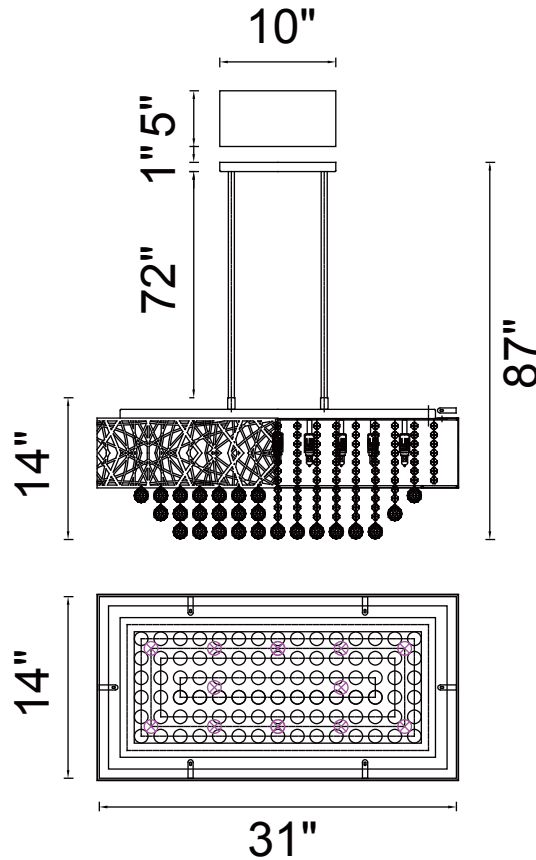

PROJECT: \_\_\_\_\_  
 FIXTURE TYPE: \_\_\_\_\_  
 LOCATION: \_\_\_\_\_  
 CONTACT/PHONE: \_\_\_\_\_

Item	1032P31-12-601-RC
Collection	ETERNITY
Finish	Chorme
Glass	-----
Crystal	Clear
Input	120V AC,60HZ,AC

Shade	-----
Length/Dia.	31"
Width/Ext.	14"
Height	14"
Maximum	87"
Lumens	-----

Light Source	G9
Bulb Info.	12x40W
Included	-----
Dimmable	No
Color	-----
Weight	-----