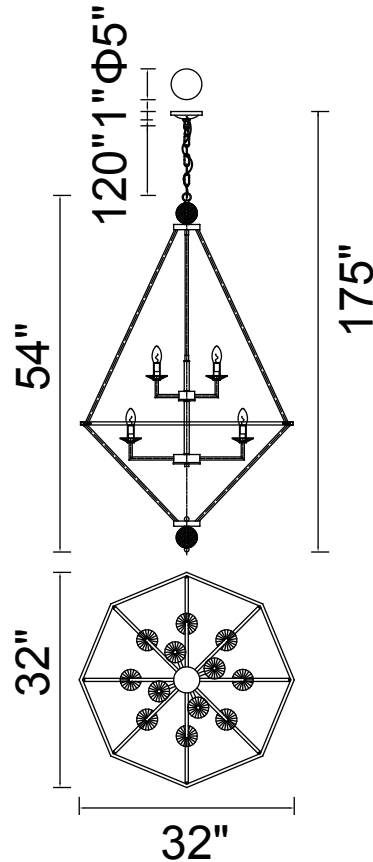

PROJECT: _____

FIXTURE TYPE: _____

LOCATION: _____

CONTACT/PHONE: _____

Item	1027P32-12-601
Collection	CALISTA
Finish	Chrome
Glass	-----
Crystal	Clear
Input	120V AC,60HZ,AC

Shade	-----
Length/Dia.	32"
Width/Ext.	-----
Height	18"
Maximum	175"
Lumens	-----

Light Source	E12
Bulb Info.	12×60W
Included	-----
Dimmable	No
Color	-----
Weight	15.2KG