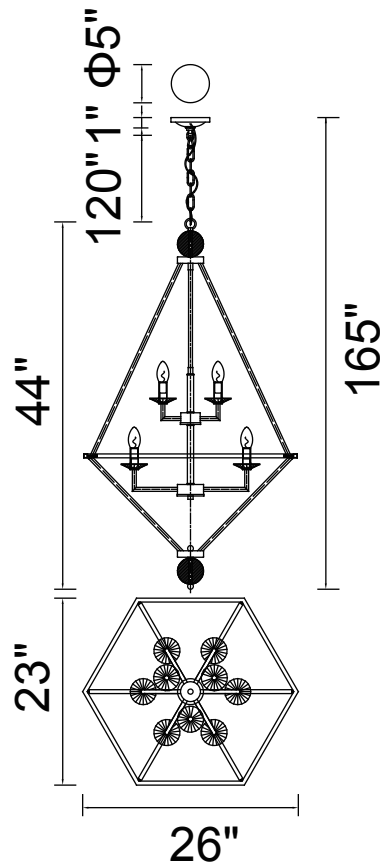

PROJECT: \_\_\_\_\_

FIXTURE TYPE: \_\_\_\_\_

LOCATION: \_\_\_\_\_

CONTACT/PHONE: \_\_\_\_\_

Item	1027P26-9-601
Collection	CALISTA
Finish	Chrome
Glass	-----
Crystal	Clear
Input	120V AC,60HZ,AC

Shade	-----
Length/Dia.	26"
Width/Ext.	23"
Height	44"
Maximum	165"
Lumens	-----

Light Source	E12
Bulb Info.	9×60W
Included	-----
Dimmable	No
Color	-----
Weight	10.0KG