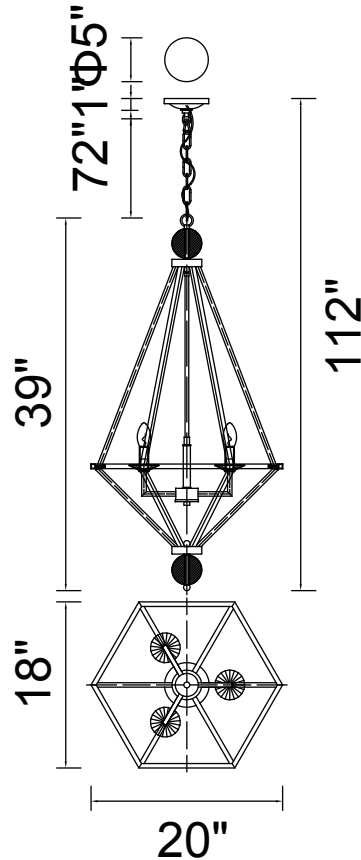

PROJECT: \_\_\_\_\_

FIXTURE TYPE: \_\_\_\_\_

LOCATION: \_\_\_\_\_

CONTACT/PHONE: \_\_\_\_\_

Item	1027P20-3-601
Collection	CALISTA
Finish	Chrome
Glass	-----
Crystal	Clear
Input	120V AC,60HZ,AC

Shade	-----
Length/Dia.	20"
Width/Ext.	18"
Height	39"
Maximum	112"
Lumens	-----

Light Source	E12
Bulb Info.	12×60W
Included	-----
Dimmable	No
Color	-----
Weight	5.2KG