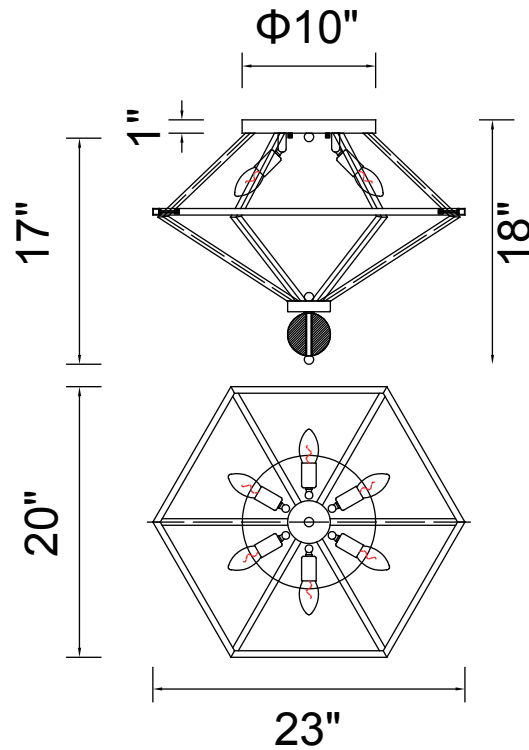

PROJECT: \_\_\_\_\_

FIXTURE TYPE: \_\_\_\_\_

LOCATION: \_\_\_\_\_

CONTACT/PHONE: \_\_\_\_\_

Item	1027C23-6-601
Collection	CALISTA
Finish	Chrome
Glass	-----
Crystal	Clear
Input	120V AC,60HZ,AC

Shade	-----
Length/Dia.	23"
Width/Ext.	20"
Height	18"
Maximum	18
Lumens	-----

Light Source	E12
Bulb Info.	6×60W
Included	-----
Dimmable	No
Color	-----
Weight	3.0KG