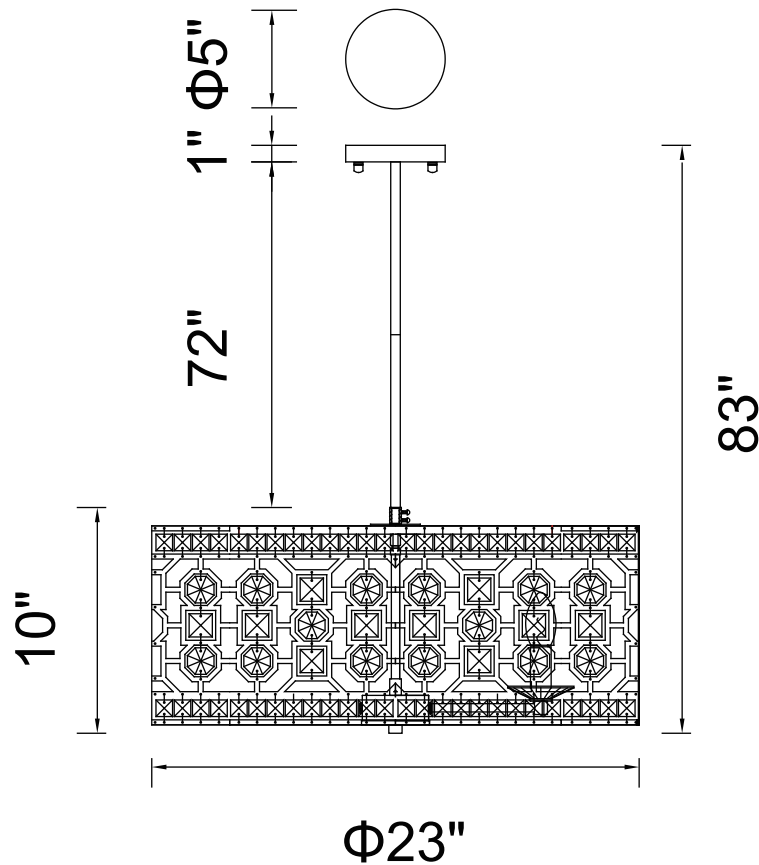

PROJECT: _____

FIXTURE TYPE: _____

LOCATION: _____

CONTACT/PHONE: _____

Item	1026P23-6-193
Collection	BELINDA
Finish	Champagne
Glass	-----
Crystal	Clear
Input	120V AC,60HZ,AC

Shade	-----
Length/Dia.	23"
Width/Ext.	-----
Height	10"
Maximum	83"
Lumens	-----

Light Source	E12
Bulb Info.	6×60W
Included	-----
Dimmable	Yes
Color	-----
Weight	4.5KG