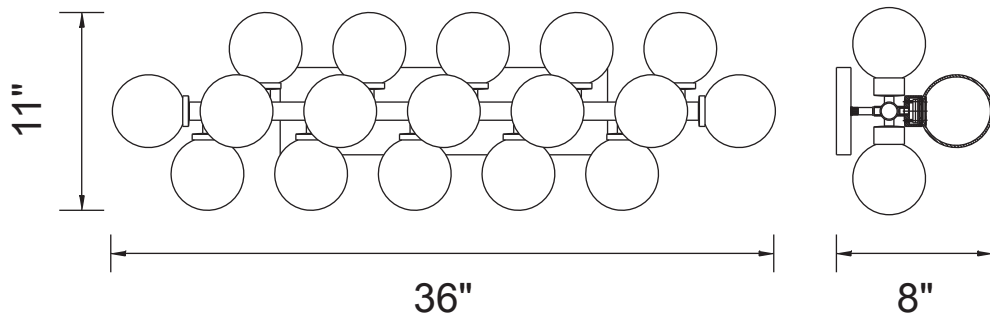

PROJECT: _____
 FIXTURE TYPE: _____
 LOCATION: _____
 CONTACT/PHONE: _____

Item	1020W36-17-602
Collection	ARYA
Finish	Satin Gold
Glass	-----
Crystal	-----
Input	120V AC,60HZ,AC

Shade	-----
Length/Dia.	36"
Width/Ext.	8"
Height	11"
Maximum	11"
Lumens	-----

Light Source	LED
Bulb Info.	17xG4xMAX2W
Included	-----
Dimmable	No
Color	-----
Weight	