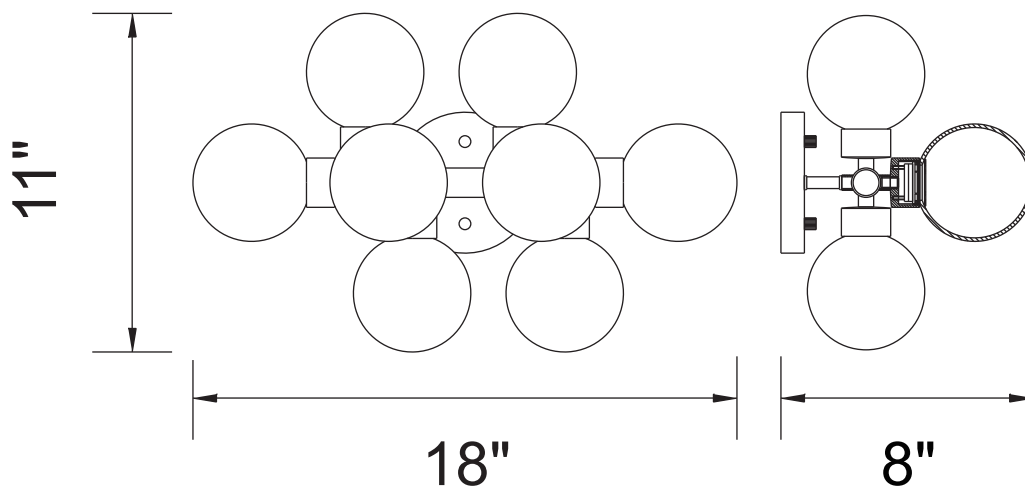

PROJECT: _____

FIXTURE TYPE: _____

LOCATION: _____

CONTACT/PHONE: _____

Item	1020W18-8-602
Collection	ARYA
Finish	Satin Gold
Glass	-----
Crystal	-----
Input	120V AC,60HZ,AC

Shade	-----
Length/Dia.	18"
Width/Ext.	8"
Height	11"
Maximum	11"
Lumens	-----

Light Source	LED
Bulb Info.	8×G4×MAX2W
Included	-----
Dimmable	No
Color	-----
Weight	