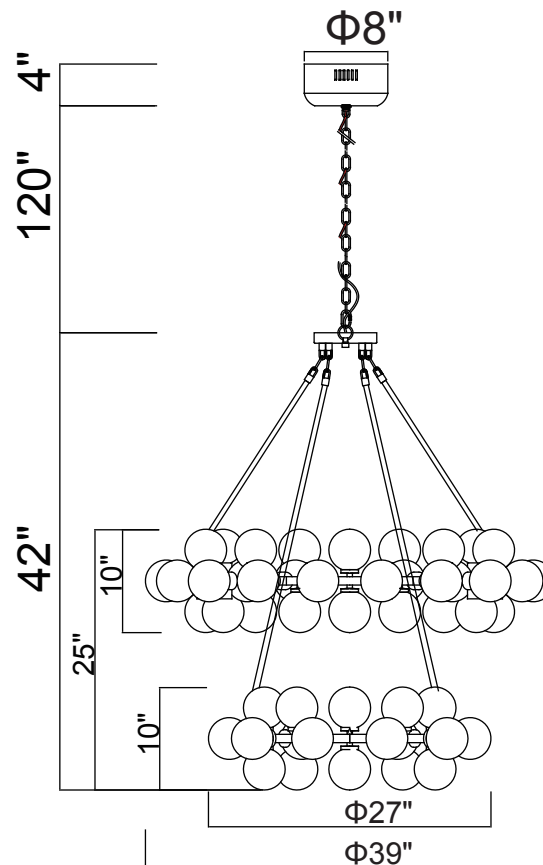

PROJECT: \_\_\_\_\_

FIXTURE TYPE: \_\_\_\_\_

LOCATION: \_\_\_\_\_

CONTACT/PHONE: \_\_\_\_\_

Item	1020P39-70-602
Collection	ARYA
Finish	Satin Gold
Glass	-----
Crystal	-----
Input	120V AC,60HZ,AC

Shade	-----
Length/Dia.	39"
Width/Ext.	-----
Height	25"
Maximum	164"
Lumens	-----

Light Source	LED
Bulb Info.	70×G4×MAX2W
Included	-----
Dimmable	No
Color	-----
Weight	