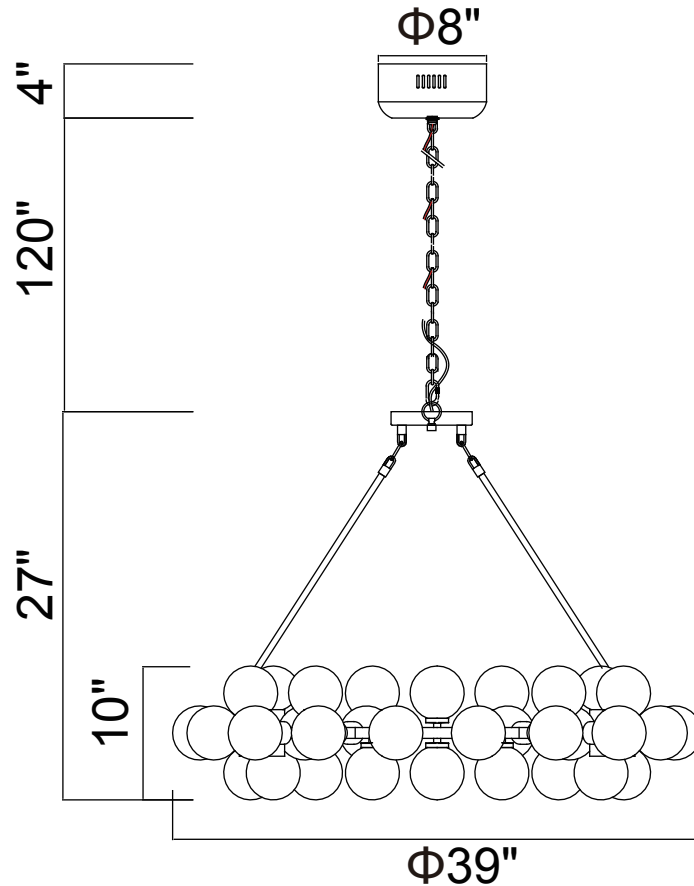

PROJECT: _____

FIXTURE TYPE: _____

LOCATION: _____

CONTACT/PHONE: _____

Item	1020P39-45-602
Collection	ARYA
Finish	Satin Gold
Glass	-----
Crystal	-----
Input	120V AC,60HZ,AC

Shade	-----
Length/Dia.	39"
Width/Ext.	-----
Height	10"
Maximum	149"
Lumens	-----

Light Source	LED
Bulb Info.	45×G4×MAX2W
Included	-----
Dimmable	No
Color	-----
Weight	