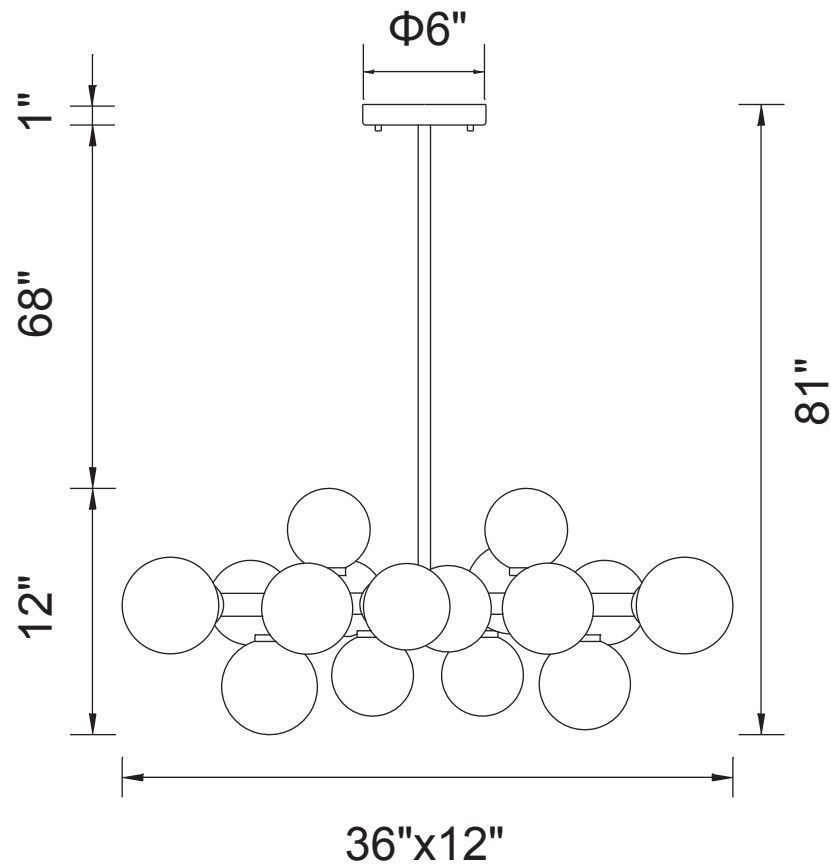

PROJECT: _____

FIXTURE TYPE: _____

LOCATION: _____

CONTACT/PHONE: _____

Item	1020P36-16-602
Collection	ARYA
Finish	Satin Gold
Glass	-----
Crystal	-----
Input	120V AC,60HZ,AC

Shade	-----
Length/Dia.	36"
Width/Ext.	12"
Height	12"
Maximum	81"
Lumens	-----

Light Source	LED
Bulb Info.	16xG4xMAX2W
Included	-----
Dimmable	No
Color	-----
Weight	