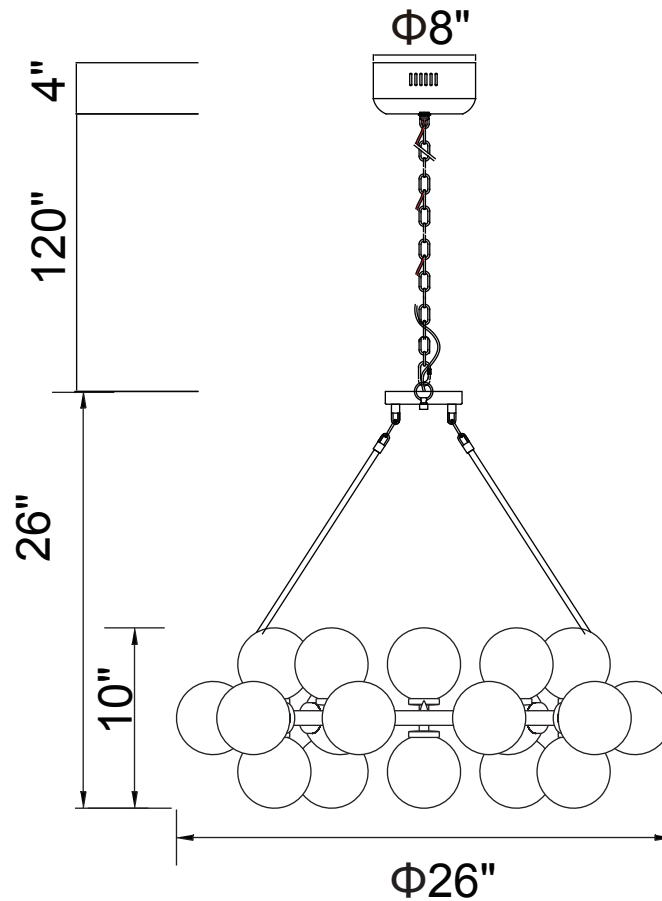

PROJECT: \_\_\_\_\_

FIXTURE TYPE: \_\_\_\_\_

LOCATION: \_\_\_\_\_

CONTACT/PHONE: \_\_\_\_\_

Item	1020P26-25-602
Collection	ARYA
Finish	Satin Gold
Glass	-----
Crystal	-----
Input	120V AC,60HZ,AC

Shade	-----
Length/Dia.	26"
Width/Ext.	-----
Height	10"
Maximum	148"
Lumens	-----

Light Source	LED
Bulb Info.	25×G4×MAX2W
Included	-----
Dimmable	No
Color	-----
Weight	