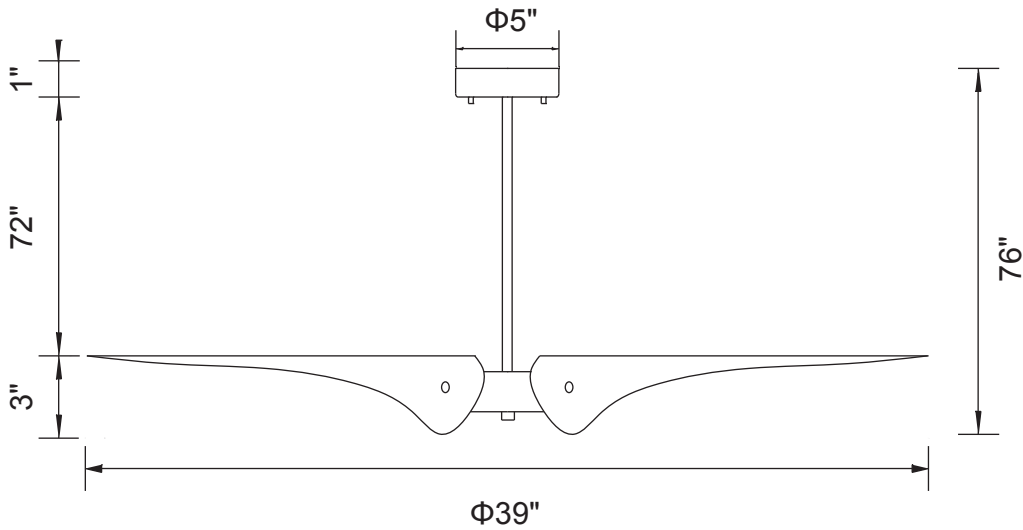

PROJECT: \_\_\_\_\_  
 FIXTURE TYPE: \_\_\_\_\_  
 LOCATION: \_\_\_\_\_  
 CONTACT/PHONE: \_\_\_\_\_

Item	1019P39-3-143
Collection	AMAR
Finish	Matte Black
Glass	-----
Crystal	-----
Input	120V AC,60HZ,AC

Shade	-----
Length/Dia.	39"
Width/Ext.	-----
Height	3"
Maximum	76"
Lumens	-----

Light Source	E26
Bulb Info.	3×60W
Included	-----
Dimmable	No
Color	-----
Weight	