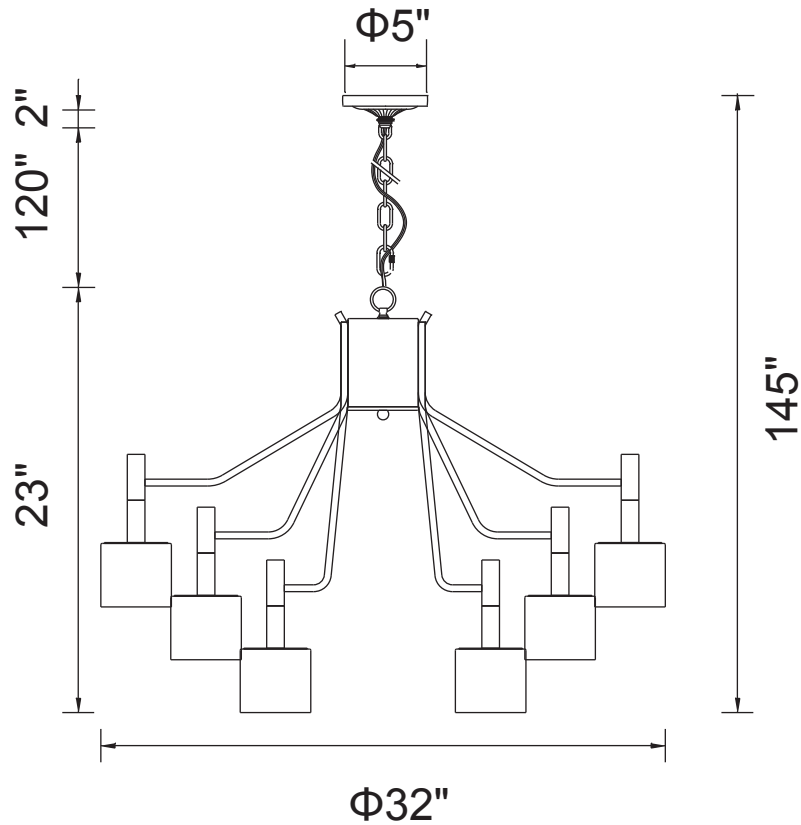

PROJECT: \_\_\_\_\_

FIXTURE TYPE: \_\_\_\_\_

LOCATION: \_\_\_\_\_

CONTACT/PHONE: \_\_\_\_\_

Item	1017P32-12-129
Collection	ROLIN
Finish	Matte Black
Glass	-----
Crystal	-----
Input	120V AC,60HZ,AC

Shade	-----
Length/Dia.	32"
Width/Ext.	-----
Height	23"
Maximum	145"
Lumens	-----

Light Source	E12
Bulb Info.	12×60W
Included	-----
Dimmable	No
Color	-----
Weight	