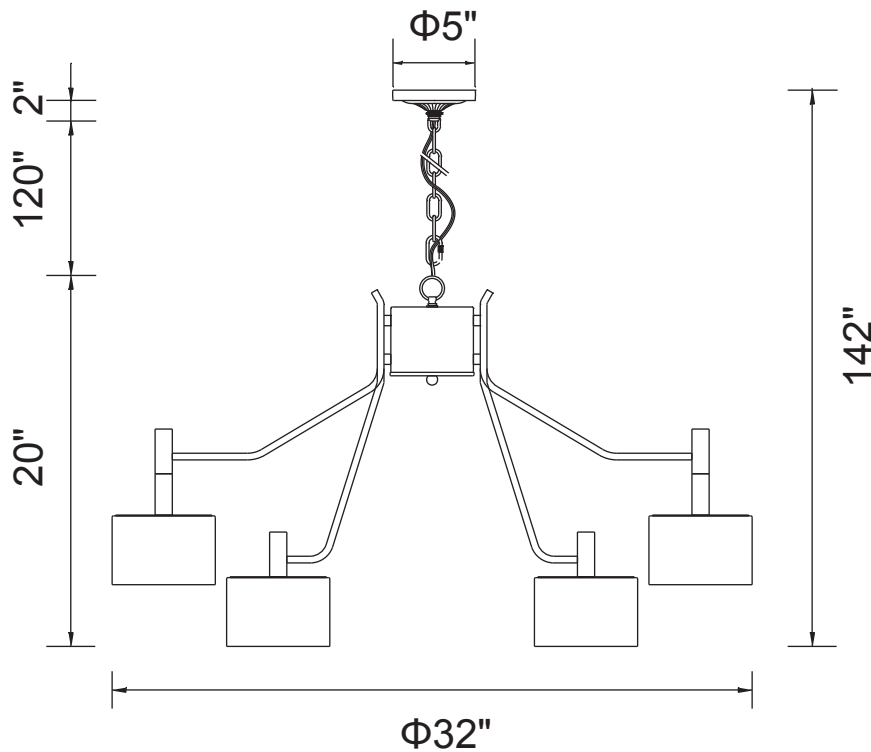

PROJECT: _____

FIXTURE TYPE: _____

LOCATION: _____

CONTACT/PHONE: _____

Item	1017P32-12-129-A
Collection	ROLIN
Finish	Matte Black
Glass	-----
Crystal	-----
Input	120V AC,60HZ,AC

Shade	-----
Length/Dia.	32"
Width/Ext.	-----
Height	20"
Maximum	142"
Lumens	-----

Light Source	E12
Bulb Info.	12x60W
Included	-----
Dimmable	No
Color	-----
Weight	