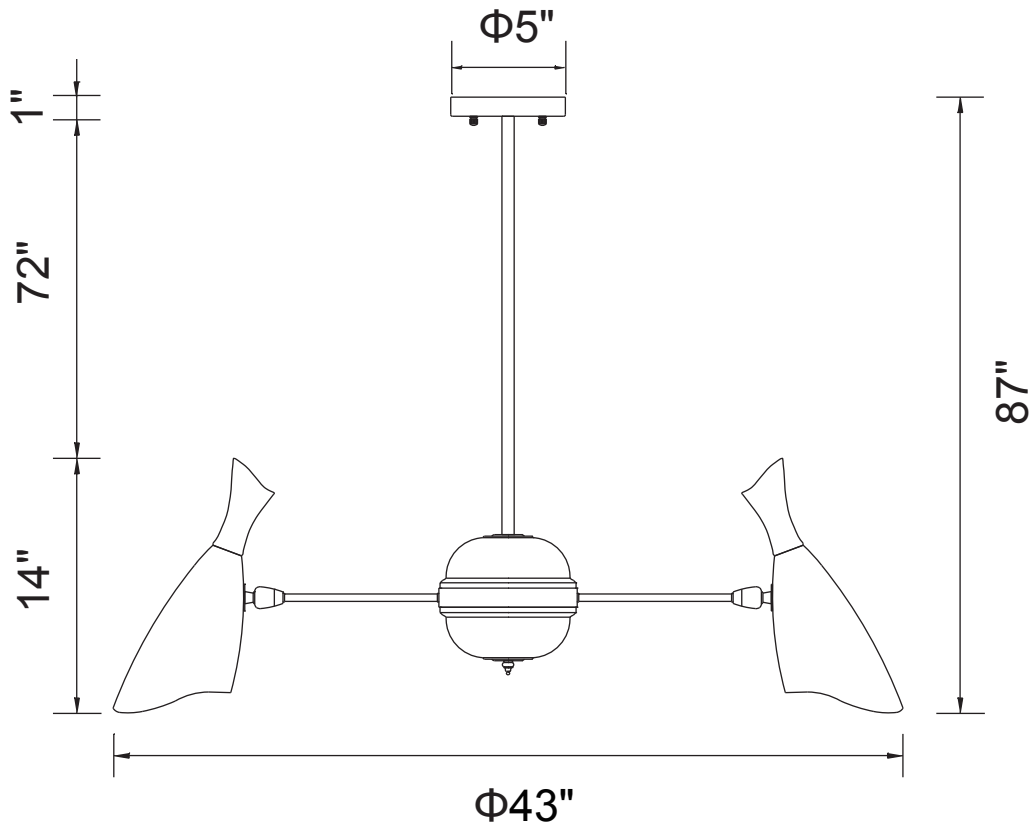

PROJECT: _____

FIXTURE TYPE: _____

LOCATION: _____

CONTACT/PHONE: _____

Item	1016P43-6-129
Collection	ROLIN
Finish	Matte Black
Glass	-----
Crystal	-----
Input	120V AC,60HZ,AC

Shade	-----
Length/Dia.	43"
Width/Ext.	-----
Height	14"
Maximum	87"
Lumens	-----

Light Source	E26/G9
Bulb Info.	3×60/40W
Included	-----
Dimmable	No
Color	-----
Weight	-----