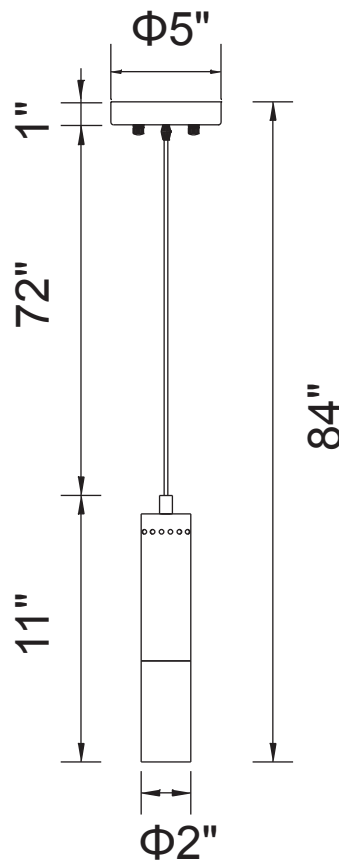

PROJECT: _____

FIXTURE TYPE: _____

LOCATION: _____

CONTACT/PHONE: _____

Item	1015P2-1-129
Collection	ANEM
Finish	Matte Black Satin Gold
Glass	-----
Crystal	-----
Input	120V AC,60HZ,AC

Shade	-----
Length/Dia.	2"
Width/Ext.	-----
Height	11"
Maximum	84"
Lumens	-----

Light Source	E12
Bulb Info.	1×60W
Included	-----
Dimmable	No
Color	-----
Weight	