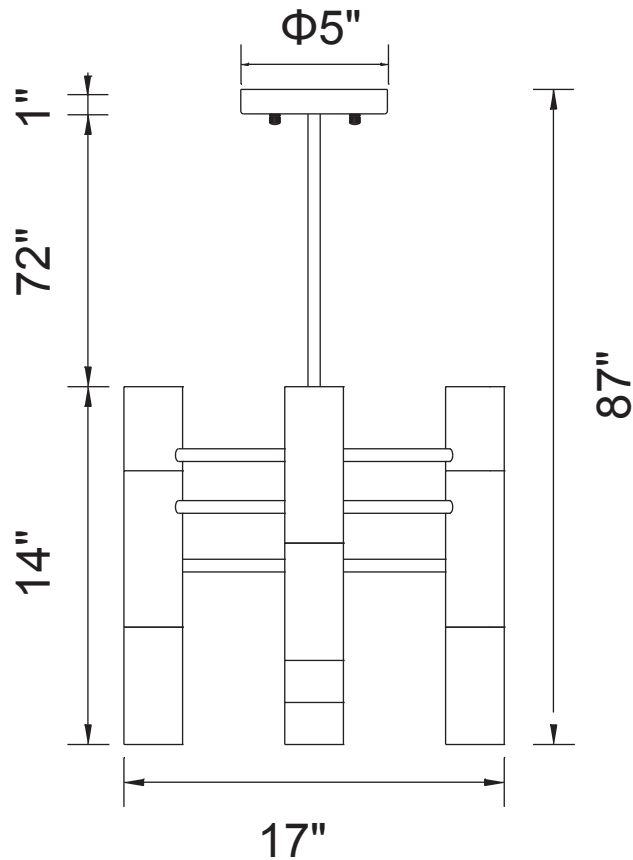

PROJECT: _____

FIXTURE TYPE: _____

LOCATION: _____

CONTACT/PHONE: _____

Item	1015P17-7-129
Collection	ANEM
Finish	Matte Black Satin Gold
Glass	-----
Crystal	-----
Input	120V AC,60HZ,AC

Shade	-----
Length/Dia.	17"
Width/Ext.	-----
Height	14"
Maximum	87"
Lumens	-----

Light Source	E12
Bulb Info.	7×60W
Included	-----
Dimmable	No
Color	-----
Weight	