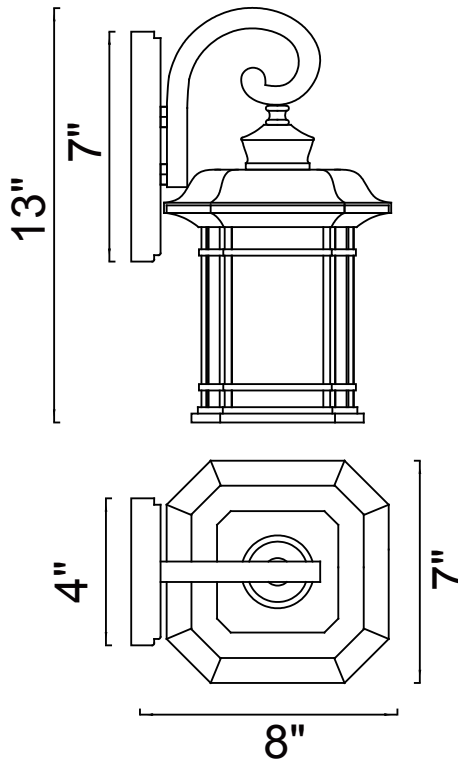

PROJECT: _____

FIXTURE TYPE: _____

LOCATION: _____

CONTACT/PHONE: _____

Item	0411W8-1-101
Collection	
Finish	Black
Glass	Clear
Crystal	-----
Input	120V AC,60HZ,AC

Shade	-----
Length/Dia.	8"
Width/Ext.	7"
Height	13"
Maximum	-----
Lumens	-----

Light Source	E26
Bulb Info.	1×60W
Included	-----
Dimmable	Yes
Color	-----
Weight	