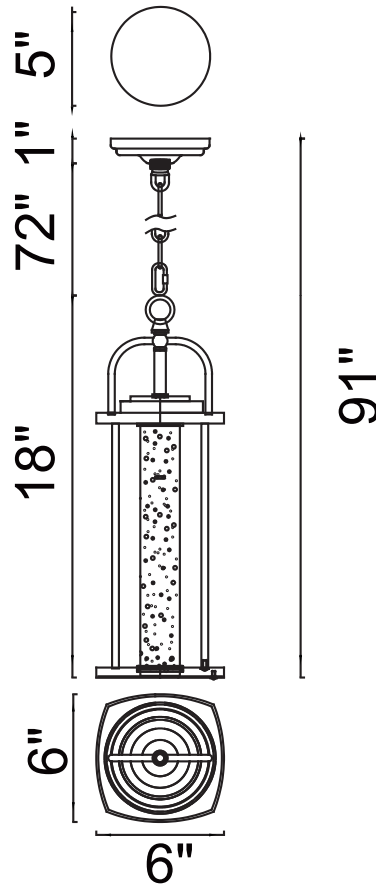

PROJECT: \_\_\_\_\_

FIXTURE TYPE: \_\_\_\_\_

LOCATION: \_\_\_\_\_

CONTACT/PHONE: \_\_\_\_\_

Item	0407P6-1-101
Collection	
Finish	Black
Glass	Clear
Crystal	-----
Input	120V AC,60HZ,AC

Shade	-----
Length/Dia.	6"
Width/Ext.	6"
Height	18"
Maximum	91"
Lumens	500

Light Source	LED
Bulb Info.	11W
Included	-----
Dimmable	No
Color	3000K
Weight	