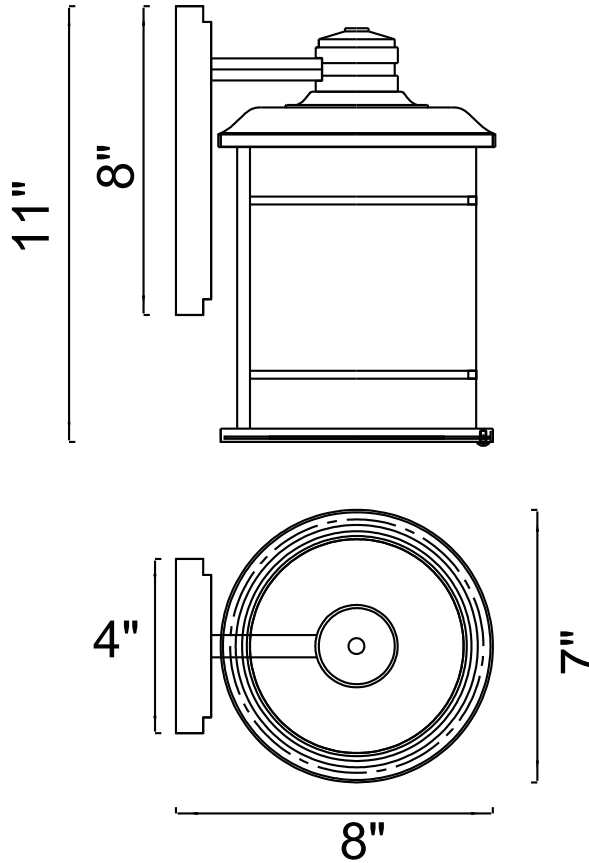

PROJECT: _____

FIXTURE TYPE: _____

LOCATION: _____

CONTACT/PHONE: _____

Item	0096W7-1-101
Collection	
Finish	Black
Glass	Clear
Crystal	-----
Input	120V AC,60HZ,AC

Shade	-----
Length/Dia.	8"
Width/Ext.	7"
Height	11"
Maximum	-----
Lumens	-----

Light Source	E26
Bulb Info.	1×60W
Included	-----
Dimmable	Yes
Color	-----
Weight	