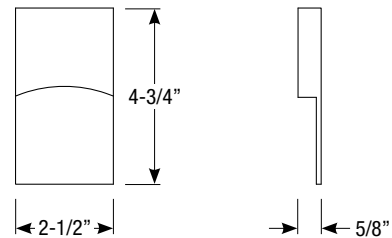

2-1/2" x 4-3/4" LED Step Light

120V Input

Fits a single gang box

Electrical Data

Catalog Number	Wattage	Source Lumens	Efficacy
SS3007	3W	120lm	40lpw

Construction

Die-cast aluminum housing with solite lens. Surface mount luminaire illuminates stairs, steps or pathways. Energy-saving LED emits through the solite glass lens.

Finishes

Available in bronze, silver metallic or white.

Installation

Fits in standard single-switch box, and a 2" x 3" handy box. Junction box mounts vertically.

Listings

- UL listed to US and Canadian standards for wet locations
- ADA compliant