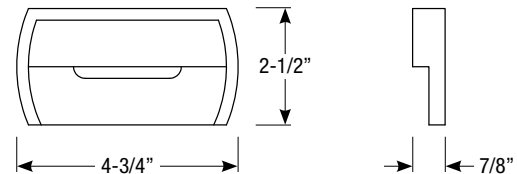

2-1/2" x 4-3/4" LED Step Light

120V Input

Fits a single gang box

Electrical Data			
Catalog Number	Wattage	Source Lumens	Efficacy
SS3004	3W	120lm	40lpw

Construction

Die-cast aluminum housing with solite lens. Surface mount luminaire illuminates stairs, steps or pathways. Energy-saving LED emits through the solite glass lens.

LED Light Engine

- Wattage: 3W
- Lumens: 120lm
- Color Temperature: 2700K (available in amber, see SS3004-AMB)
- Color Rendering Index: 90 CRI

Electrical

- Integral 120V input driver
- Consult factory for dimming options

Finishes

Available in bronze, silver metallic or white.

Installation

Fits in standard single-switch box, and a 2" x 3" handy box. Junction box mounts horizontally.

Listings

- UL listed to US and Canadian standards for wet locations
- ADA compliant

Order Matrix

Step Light Order Matrix (Example: SS3004-BZ)

Series
SS3004-BZ (Bronze LED Step Light)
SS3004-SM (Silver Metallic LED Step Light)
SS3004-WT (White LED Step Light)