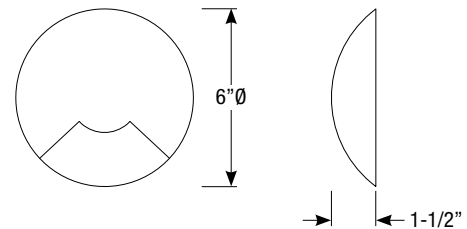

6" Round LED Step Light

120V Input

Fits a single gang box

Electrical Data			
Catalog Number	Wattage	Source Lumens	Efficacy
SS3000	6W	240lm	40lpw

Construction

Die-cast aluminum housing with solite lens. Surface mount luminaire illuminates stairs, steps or pathways. Energy-saving LED emits through the solite glass lens.

Finishes

Available in bronze, silver metallic or white.

Installation

Fits in standard single-switch box, and a 2" x 3" handy box. Junction box mounts horizontally.

Listings

- UL listed to US and Canadian standards for wet locations
- ADA compliant