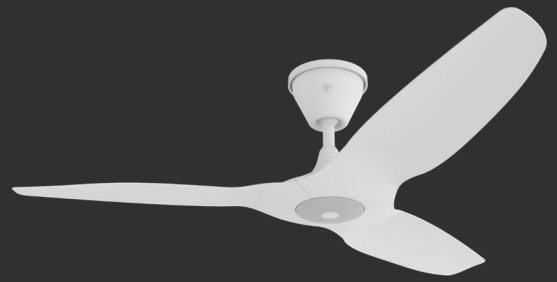

HAIKU® COASTAL

THE WORLD'S FIRST AND ONLY STORM-READY FAN

Pictured with 5 in. (128.5 mm) downrod¹

Downrod Lengths							
Downrod (A)¹	Included			Optional			
		5 in. (128.5 mm)	10 in. (256 mm)	22 in. (561 mm)	34.8 in. (884 mm)	50.8 in. (1291 mm)	62.8 in. (1595 mm)
Fan Height (B)	11.5 in. (289 mm)	16.4 in. (417 mm)	28.4 in. (721 mm)	41.1 in. (1044 mm)	57.1 in. (1451 mm)	69 in. (1755 mm)	
Ceiling Height	≥ 8 ft (≥ 2.4 m)	≥ 9 ft (≥ 2.7m)	≥ 10 ft (≥ 3 m)	≥ 11 ft (≥ 3.4 m)	≥ 12 ft (≥ 3.7 m)	≥ 13 ft (≥ 4 m)	

Fan Specifications									Light Specifications	
Diameter	CFM (Max)	Speed (Min/Max)	Watts (Max)	Environment²	Input Power	Packaged Dimensions and Weight	Fan Weight	Sound Level³	Color Temp	CRI
52 in. (132 cm)	6,553 CFM	36/202 RPM	26.7 W	UL Wet Rated for outdoor use IP56	100–240 VAC, 50/60 Hz, 1 Φ	27-3/8 in. L x 11-1/8 in. W x 9-3/8 in. H (695 mm L x 283 mm W x 238 mm H) 17.4 lb (7.9 kg)	14.2 lb (6.4 kg)	<35 dBA at max speed	2700 K	90

Construction Features					
Airfoils	Motor	Controls	Integrated LED Light	Mounting	Optional Accessories
UV-resistant hybrid resin construction Stainless steel retention cables secure and stabilize airfoils	High-efficiency, brushless EC motor Sealed bearings and electronics	Handheld remote Bluetooth wall control Big Ass Fans mobile app¹ Voice control⁴ 0–10 V	Sealed for protection against moisture Settings include on/off and 16 dimmable light levels	Flat ceilings 8 ft (2.4 m) or taller Covered mounting bracket protects against debris and moisture Fan stabilizer restricts movement in high wind conditions	Bluetooth wall control 0–10 V module Extended length downrods

Ordering Information	
Matte Black	Matte White
MK-HKC1-042506A258F258105S2	MK-HKC1-042506A824F824105S2