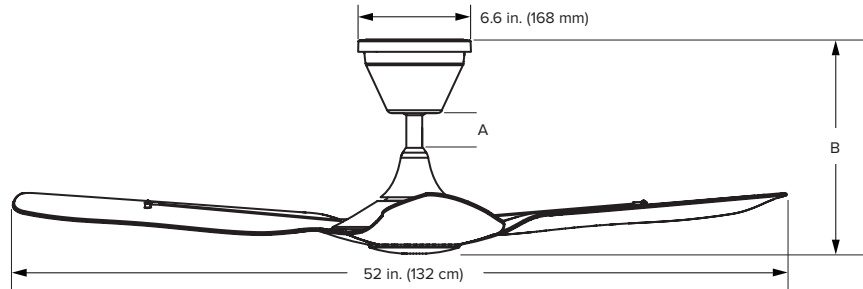

HAIKU® COASTAL

THE WORLD'S FIRST AND ONLY STORM-READY FAN

Pictured with 5 in. (128.5 mm) downrod¹

Downrod Lengths							
Downrod (A)¹	Included			Optional			
		5 in. (128.5 mm)	10 in. (256 mm)	22 in. (561 mm)	34.8 in. (884 mm)	50.8 in. (1291 mm)	62.8 in. (1595 mm)
Fan Height (B)	11.5 in. (289 mm)	16.4 in. (417 mm)	28.4 in. (721 mm)	41.1 in. (1044 mm)	57.1 in. (1451 mm)	69 in. (1755 mm)	
Ceiling Height	≥ 8 ft (≥ 2.4 m)	≥ 9 ft (≥ 2.7m)	≥ 10 ft (≥ 3 m)	≥ 11 ft (≥ 3.4 m)	≥ 12 ft (≥ 3.7 m)	≥ 13 ft (≥ 4 m)	

Fan Specifications									Light Specifications	
Diameter	CFM (Max)	Speed (Min/Max)	Watts (Max)	Environment²	Input Power	Packaged Dimensions and Weight	Fan Weight	Sound Level³	Color Temp	CRI
52 in. (132 cm)	6,553 CFM	36/202 RPM	26.7 W	UL Wet Rated for outdoor use IP56	100–240 VAC, 50/60 Hz, 1 Φ	27-3/8 in. L x 11-1/8 in. W x 9-3/8 in. H (695 mm L x 283 mm W x 238 mm H) 17.4 lb (7.9 kg)	14.2 lb (6.4 kg)	<35 dBA at max speed	2700 K	90

Construction Features					
Airfoils	Motor	Controls	Integrated LED Light	Mounting	Optional Accessories
UV-resistant hybrid resin construction Stainless steel retention cables secure and stabilize airfoils	High-efficiency, brushless EC motor Sealed bearings and electronics	Handheld remote Bluetooth wall control Big Ass Fans mobile app¹ Voice control⁴ 0–10 V	Sealed for protection against moisture Settings include on/off and 16 dimmable light levels	Flat ceilings 8 ft (2.4 m) or taller Covered mounting bracket protects against debris and moisture Fan stabilizer restricts movement in high wind conditions	Bluetooth wall control 0–10 V module Extended length downrods

Ordering Information	
Matte Black	Matte White
MK-HKC1-042506A258F258105S2	MK-HKC1-042506A824F824105S2