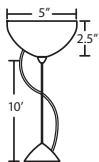

1KX CABLE-HUNG PENDANT

- 1x 10' aircraft-quality stainless steel cable
- Suitable for sloped ceilings
- 1x lampholder
- Cord: 10' AWM-type provided
- Also available in 15'
- Black, Bronze or Satin Nickel

ACCESSORIES:

ADDITIONAL STEM SECTIONS:

Additional connecting stems are available to increase overall length of a Stem Pendant, up to 10' max. Telescoping adjustable section allows up to 3" movement.

T20A-SN, BK or BR	Adj. Section
T203-SN, BK or BR	3" Section
T206-SN, BK or BR	6" Section
T212-SN, BK or BR	12" Section
T218-SN, BK or BR	18" Section

LONGER CORD LENGTHS:

Longer cord length of 15' available. Add an "L" to the end of the item number, i.e. 1JC-169707-SN-L.

LOW WATTAGE LABELING:

Incandescent fixture supplied with 16 watt relamp label. Add an "LW" to the end of the item number, i.e. 1JC-169707-SN-LW.

CORD SLEEVES:

If concealing the cord is desired on a Cord-hung Pendant, order our 0.25" dia. metal sleeves. Each sleeve is 18" long and may be field cut.

T118-BK	Black
T118-BR	Bronze
T118-SN	Satin Nickel

STEMHOOKS:

Suspension hooks allow cord drops to be placed wherever desired. Suitable for sloped ceilings or for greater multilight spacing

T103BK	Black
T103BR	Bronze
T103SN	Satin Nickel