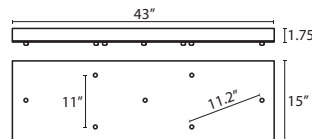

T37V 7 LIGHT BAR CANOPY

- Suitable for sloped ceilings
- Black, Bronze or Satin Nickel
- 20" Dia. shades MAX, with staggered heights
- For larger diameter glasses, Stemhooks are required for spacing

HOW TO ORDER A MULTILIGHT FIXTURE

Order your canopy with the selected 120V multi light pendants (indicated by "B" or "J" prefix) for the complete fixture:

Example: 1x T33X-SN (3 Light Round Canopy)

- **1x J-462702-SN (Wave 10 Pendant in Smoke)**
- **1x J-462761-SN (Wave 10 Pendant in Clear)**
- **1x J-462782-SN (Wave 10 Pendant in Amber)**