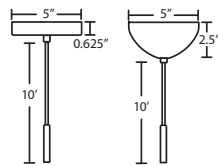

PENDANT OPTIONS:

1JT / 1JC / J CORD-HUNG PENDANT

- Flat (1JT) or Dome (1JC) Canopy styles. Dome style allows adjustment without cutting cord.
- "J" option is pendant less canopy for multipoint canopy (options to the right)
- Suitable for sloped ceilings
- Cord: 10' SVT, 5" sleeve at socketholder
- Also available in 15'
- Black, Bronze or Satin Nickel
- Cord Sleeves are available in 18" lengths