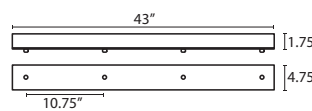

- Suitable for sloped ceilings
- Black, Bronze or Satin Nickel
- 20" Dia. shades MAX, with staggered heights
- * For larger diameter glasses, Stemhooks are required for spacing

T34V 4 LIGHT BAR CANOPY

- Suitable for sloped ceilings
- Black, Bronze or Satin Nickel
- 20" Dia. shades MAX, with staggered heights
- * For larger diameter glasses, Stemhooks are required for spacing