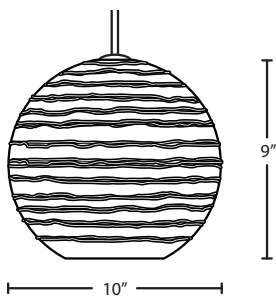

WAVE 10

120V PENDANTS

SPECIFICATIONS:

DESCRIPTION

The Wave is a globe-shaped clear European glass, with a romantic wrap of glass rope that spirals around the exterior.

LAMPING

Standard: 60W A19 120V incandescent, lamp not included. Dimmable with standard incandescent dimmer (not included).

Stem-mount: Includes 4 connectable stem sections (3", 6", 12" and 18" lengths) plus telescoping piece for up to 3" adjustment, 10' max. 5" Dia. canopy (with swivel) and stem sections are plated steel. Black, Bronze or Satin Nickel.

*Additional Stem Sections can be ordered under accessories.

MOUNTING

Installs directly to a 4" octagonal ceiling box. Suitable for sloped ceilings.

LABELS

UL or ETL Listed. Suitable for Damp Locations (interior use only).

Consult factory concerning lower wattage labeling for energy requirements.

WAVE 10 SHOWN IN SMOKE (462702) & AMBER (462782)

462761
CLEAR

Project Information:

For ordering information, see next page

All dimensions provided are nominal. Allowance must be made for dimensional tolerance in handcrafted glasses.