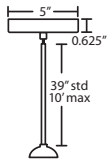

1TT STEM PENDANT

- Swivel at canopy, suitable for sloped ceilings
- Includes telescoping section plus 4 connectable stem sections, (1x 3', 1x 6', 1x 12', 1x 18'), 10' max
- Black, Bronze or Satin Nickel
- Additional Stem Sections can be ordered under Accessories