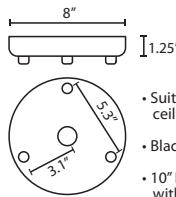

ORDERING:

CONNECTION	- SHADE OPTIONS -	LAMP OPTIONS	- METAL FINISH -	OPTIONS
Cord Fixture	462702 Smoke	(blank) 60W A19	BK Black	L 15' cord
1JC 1 Lt. Dome	462761 Clear	EDIL 7W LED	BR Bronze	LW Low wattage
1JT 1 Lt. Flat	462782 Amber	Filament	SN Satin Nickel	labeling

Cable Fixture
1KX 1 Lt. Dome

Stem Fixture
1TT 1 Lt. Flat

Multi light Cord Fixture
J For Multi light Canopy

Ex. 1JT-462702-SN
Wave 10 Pendant w/ Smoke Glass,
Satin Nickel Finish, Flat Canopy

MULTIPOINT CANOPY OPTIONS FOR CORD PENDANTS

T33X 3 LIGHT ROUND CANOPY

- Suitable for sloped ceilings
- Black, Bronze or Satin Nickel
- 10" Dia. shades MAX, with staggered heights
- For larger diameter glasses, Stemhooks are required for spacing