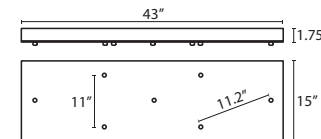

T27V 7 LIGHT BAR CANOPY

- Suitable for sloped ceilings
- Black, Bronze or Satin Nickel
- 20" Dia. shades MAX, with staggered heights
- For larger diameter glasses, Skyhook are required for spacing

HOW TO ORDER A MULTILIGHT FIXTURE

Order your canopy with the selected 12V multi light pendants (indicated by "X" prefix) for the complete fixture:

Example: 1x T23XL-SN (3 Light Large Round Canopy)

1x X-4293GG-SN (Pogo Pendant in Gold/Inner Gold Foil)

1x X-4293GF-SN (Pogo Pendant in Black/Inner Gold Foil)

1x X-4293GG-SN (Pogo Pendant in Gold/Inner Gold Foil)