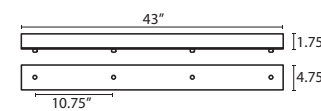

T24V 4 LIGHT BAR CANOPY

- Suitable for sloped ceilings
- Black, Bronze or Satin Nickel
- 20" Dia. shades MAX, with staggered heights
- For larger diameter glasses, Skyhook are required for spacing