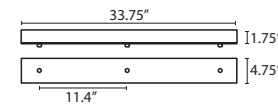

T23V 3 LIGHT BAR CANOPY

- Suitable for sloped ceilings
- Black, Bronze or Satin Nickel
- 20" Dia. shades MAX, with staggered heights
- For larger diameter glasses, Skyhook are required for spacing