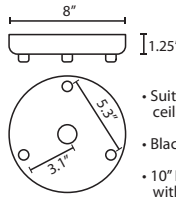

ORDERING:

CONNECTION	GLASS OPTIONS	LAMP OPTIONS	METAL FINISH	OPTIONS
Quick-Connect	4293GG Gold/Inner Gold Foil	(blank) 35W Hal	BK Black	L 15' cord
XP Jack Only	4293GF Black/Inner Gold Foil	LED 5W LED	BR Bronze	277 277V
RXP Rail-Ready	4293SF White/Inner Silver Foil		SN Satin Nickel	DIM010 0-10V Dimming
	4293SS Silver/Inner Silver Foil			

Pendant Fixtures
1XC Dome Canopy
1XT Flat Canopy

Multi light
X For Multi light Canopy

Ex. 1XT-4293GF-SN
Pogo Pendant w/ Black/Inner Gold Glass, Satin Nickel Finish

MULTIPOINT CANOPY OPTIONS:

T23X 3 LIGHT ROUND CANOPY

- Suitable for sloped ceilings
- Black, Bronze or Satin Nickel
- 10" Dia. shades MAX, with staggered heights
- For larger diameter glasses, Skyhooks are required for spacing