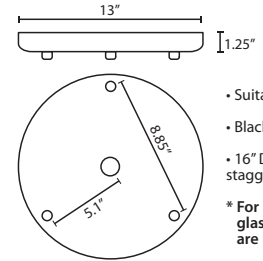

T23XL 3 LIGHT LARGE ROUND CANOPY

- Suitable for sloped ceilings
- Black, Bronze or Satin Nickel
- 16" Dia. shades MAX, with staggered heights
- For larger diameter glasses, Skyhooks are required for spacing