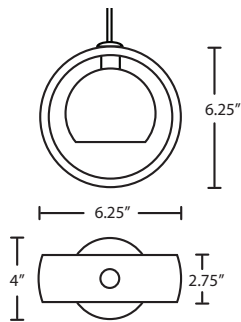

POGO

12V MINI PENDANTS

location:
DRY

SPECIFICATIONS:

DESCRIPTION

Low voltage mini pendant with handcrafted glass.

LAMPING

Standard: 35W Low pressure halogen GY6.35 12V Bi-Pin lamp, lamp included. Suitable for use in an open fixture. Dimmable with ELV Dimmer.

LED: 5W Replaceable 12V LED, dimmable, 90+ CRI, 3000°K CCT, 550 lumens, 25,000 hours. Lamp included. Dimmable with ELV Dimmer.

DIFFUSER

Inner Shade shall be handcrafted glass of Opal Matte.

Outer Shade shall be handcrafted glass of various decors, with various foil interior decors.

Length of 6.25" and height of 6.25" and depth of 4"

Opening sizes: 24mm top.

CORD

Standard cord is 10' field-adjustable coaxial type with teflon jacket and decorative sleeve at the socketholder. Jacket tint coordinates with metal finish. Cords also available in 15' lengths.

STANDARD PENDANT (1XC, 1XT, X)

Mini pendant comes complete with either dome-style or flat-style canopy. See next page for multi light options with "X" prefix.

QUICK-CONNECT OPTION (XP, RXP)

Quick-Connect Jack is compatible with Besa Rail Adapter.

METAL FINISH

Glass retainer hardware, sleeve and Quick-Connect Jack and/or canopies are finished in either Black, Bronze or Satin Nickel.

MOUNTING

Installs directly to a 4" octagonal ceiling box. Suitable for sloped ceilings.

LABELS

UL or ETL Listed. Suitable for Dry Locations (interior use only).

POGO SHOWN IN WHITE/INNER SILVER (4293SF) & BLACK/INNER GOLD (4293GF) WITH BLACK FINISH