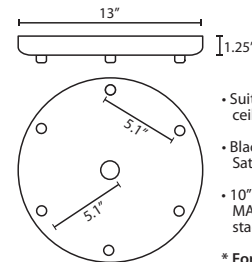

T26X 6 LIGHT ROUND CANOPY

- Suitable for sloped ceilings
- Black, Bronze or Satin Nickel
- 10" Dia. shades MAX, with staggered heights
- For larger diameter glasses, Skyhooks are required for spacing