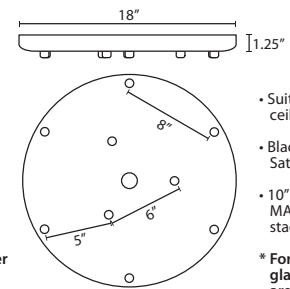

T29X 9 LIGHT ROUND CANOPY

- Suitable for sloped ceilings
- Black, Bronze or Satin Nickel
- 10" Dia. shades MAX, with staggered heights
- For larger diameter glasses, Skyhooks are required for spacing

QUICK-CONNECT OPTIONS:

XP PENDANT ELEMENT ONLY

- Pendant Shade and Cord/Socket Set
- 10' Field-adjustable braided coaxial-type cord with a teflon jacket (clear or bronze tint coordinates with metal finish)
- Quick-Connect Jack provided
- Compatible with Besa Monorail and Rail Adapter
- Black, Bronze or Satin Nickel metal finishes

RXP PENDANT + RAIL ADAPTER

1. **READY FOR RAIL**
2. Pendant Shade and Cord/Socket Set, plus Rail Adapter
   - 10' Field-adjustable braided coaxial-type cord with a teflon jacket (clear or bronze tint coordinates with metal finish)
   - Quick-Connect Jack provided
   - Compatible with Besa Monorail System
   - Black, Bronze or Satin Nickel metal finishes

FIXED PENDANT OPTIONS:

1XC 1 LIGHT PENDANT, DOME CANOPY

1. **NO CORD CUTTING REQUIRED**
2. Suitable for use on sloped ceilings
   - 1x electronic 60W dimmable 120V transformer
   - Installs to standard 4" octagonal junction box
   - Black, Bronze or Satin Nickel metal finishes

1XT 1 LIGHT PENDANT, FLAT CANOPY

- Suitable for use on sloped ceilings
- 1x electronic 60W dimmable 120V transformer, fits partially in junction box
- Installs to standard 4" octagonal junction box
- Black, Bronze or Satin Nickel metal finishes

X 1 LIGHT PENDANT FOR MULTIPOINT CANOPIES

- Suitable for use on sloped ceilings
- 1x electronic 60W dimmable 120V transformer, fits partially in junction box
- Installs to standard 4" octagonal junction box
- Black, Bronze or Satin Nickel metal finishes

ADDITIONAL OPTIONS:

277V:
For 277V option, add an "277" to the end of the item number, i.e. 1XT-174352-SN-277.

0-10V Dimming:
For 0-10V Dimming option, add an "DIM010" to the end of the item number, i.e. 1XT-174352-SN-DIM010.

CORD LENGTH OPTIONS:

15Ft. CORD LENGTH:
For longer 15' cord, add an "L" to the end of the item number, i.e. 1XT-174352-SNL.

T23V 3 LIGHT BAR CANOPY

- Suitable for sloped ceilings
- Black, Bronze or Satin Nickel
- 20" Dia. shades MAX, with staggered heights
- For larger diameter glasses, Skyhook are required for spacing