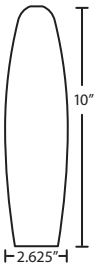

ZUMI

12V MINI PENDANTS

location:
DRY

SPECIFICATIONS:

DESCRIPTION

Low voltage mini pendant with handcrafted glass.

LAMPING

Standard: 35W Low pressure halogen GY6.35 12V Bi-Pin lamp, lamp included. Suitable for use in an open fixture. Optional lamp shield also available.

LED: 6W integrated lightsource, dimmable. (Available on 1XT or 1XC fixtures only).

DIFFUSER

Shade shall be handcrafted glass of various decors. 2.625" Dia. x 10" H

Opening sizes: 10.5mm min. (top), 27mm min. (bottom).

CORD

Standard cord is 10' field-adjustable coaxial type with teflon jacket and decorative sleeve at the socketholder. Jacket tint coordinates with metal finish. Cords also available in 15' lengths.

STANDARD PENDANT (1XC, 1XT)

Mini pendant comes complete with either dome-style or flat-style canopy.

QUICK-CONNECT OPTION (XP, RXP, 1XP)

Quick-Connect Jack is compatible with Besa Rail Adapter, or Quick-Connect canopies (order separately).

METAL FINISH

Glass retainer hardware, sleeve and Quick-Connect Jack and/or canopies are finished in either Bronze or Satin Nickel.

LABELS

UL or ETL Listed. Suitable for Damp Locations (interior use only).

ZUMI IN CARRERA (439519) & MAGMA (4395MA)