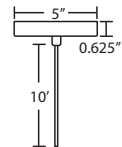

1XT 1 Light Pendant, Flat Canopy

- Suitable for use on sloped ceilings
- 1x electronic 60W dimmable 120V transformer, fits partially in junction box
- Installs to standard 4" octagonal junction box
- Bronze or Satin Nickel metal finishes

LED 12V MINI PENDANTS:

- LED driver is located in canopy for optimal performance
- Total power of 6 watts
- 450 lumens
- Rated life: 30,000 hours
- CCT: 2800° Kelvin
- CRI: 85+
- Dimmable
- Frosted acrylic diffuser encloses LEDs

CORD LENGTH OPTIONS:

15Ft. CORD LENGTH:
For longer 15' cord, add an "L" to the end of the item number, i.e. 1XP-174352-SNL.

Project Information:

MORE MOUNTING OPTIONS:

- Besa quick-connect canopies, order separately

- Besa Monorail system, order separately