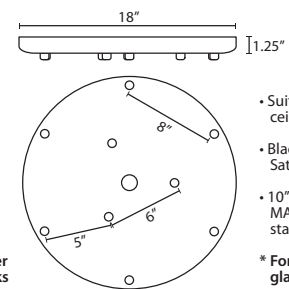

T39X 9 LIGHT ROUND CANOPY

- Suitable for sloped ceilings
- Black, Bronze or Satin Nickel
- 10" Dia. shades MAX, with staggered heights
- For larger diameter glasses, Stemhooks are required for spacing