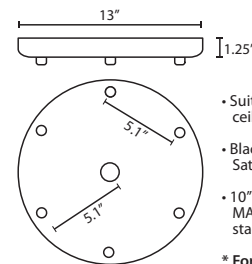

T36X 6 LIGHT ROUND CANOPY

- Suitable for sloped ceilings
- Black, Bronze or Satin Nickel
- 10" Dia. shades MAX, with staggered heights
- For larger diameter glasses, Stemhooks are required for spacing