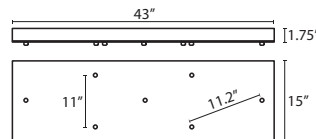

T37V 7 LIGHT BAR CANOPY

- Suitable for sloped ceilings
- Black, Bronze or Satin Nickel
- 20" Dia. shades MAX, with staggered heights
- For larger diameter glasses, Stemhooks are required for spacing

HOW TO ORDER A MULTILIGHT FIXTURE

Order your canopy with the selected 120V multi light pendants (indicated by "B" or "J" prefix) for the complete fixture:

Example: 1x T33XL-SN (3 Light Large Round Canopy)

- **1x J-WISHAM-SN** (Wish Pendant in Amber/Clear)
- **1x J-WISHSM-SN** (Wish Pendant in Smoke/Clear)
- **1x J-WISHBL-SN** (Wish Pendant in Blue/Clear)