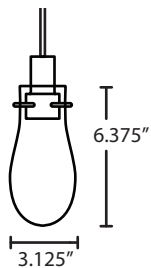

location:
DAMP

SPECIFICATIONS:

DESCRIPTION

Offered in a timeless teardrop shape is enhanced by a gradient wash of color, the Wish employs a high tech semi-transparent metallic treatment. The result is a mirror effect when off, and a specular color when illuminated, simply striking either way.

LAMPING

Standard: 40W T6 E12, 120V, lamp not included. Dimmable with standard incandescent dimmer (not included).

LED Filament: 3W Replaceable LED Filament, 120V, dimmable, 2700°K CCT, 180 lumens, 90+ CRI, 15,000 hours lamp included

DIFFUSER

Shade shall be of glass with a high tech semi-transparent metallic treatment. 3.125" Dia. x 6.375" H

SUSPENSION

Cord-hung: 10' SVT-type cord, complete with 5" decorative sleeve at the socketholder. Jacket coordinates with metal finish. Plated stamped steel construction. Black, Bronze or Satin Nickel. See next page for mult light options.

Stem-mount: Includes 4 connectable stem sections (3", 6", 12" and 18" lengths) plus telescoping piece for up to 3" adjustment, 10' max. 5" Dia. canopy (with swivel) and stem sections are plated steel. Black, Bronze or Satin Nickel. *Additional Stem Sections can be ordered under accessories

MOUNTING

Installs directly to a 4" octagonal ceiling box. Suitable for sloped ceilings.

LABELS

UL or ETL Listed. Suitable for Damp Locations (interior use only). Consult factory concerning lower wattage labeling for energy requirements.

CLEAR (WISHCL) & AMBER/CLEAR (WISHAM IN BRONZE FINISH)