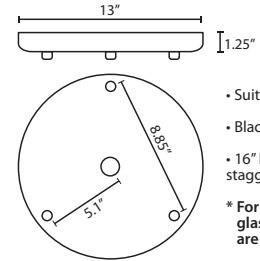

T33XL 3 LIGHT LARGE ROUND CANOPY

- Suitable for sloped ceilings
- Black, Bronze or Satin Nickel
- 16" Dia. shades MAX, with staggered heights
- For larger diameter glasses, Stemhooks are required for spacing