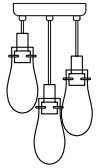

ORDERING:

CONNECTION	GLASS OPTIONS	LAMP OPTIONS	METAL FINISH	OPTIONS
Cord Fixtures	WISHAM Amber/Clear	(blank) 40W T6	BK Black	L 15' Cord
1JC 1 Lt. Dome	WISHBL Blue/Clear	EDIL 3W LED	BR Bronze	LW Lower Wattage
1JT 1 Lt. Flat	WISHCL Clear	Filament	SN Satin Nickel	Labeling
	WISHSM Smoke/Clear			

Stem Fixture
1TT 1 Lt. Flat

Multi light Cord Fixture
J For Multi light Canopy

Multilight Canopies Available, see right

Ex. 1JT-WISHCL-SN
Wish Pendant, Clear Shade, Satin Nickel Finish, Flat Canopy