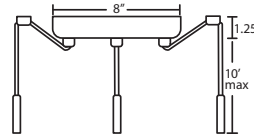

3BB or 3JB 3 LIGHT LINEAR CANOPY

- 2x stemhooks included
- Suitable for sloped ceilings
- Cords: 10' SVT, 5" sleeve at socketholder
- Bronze or Satin Nickel

3BC or 3JC 3 LIGHT ROUND CANOPY

- 3x stemhooks included
- Suitable for sloped ceilings
- Cords: 10' SVT, 5" sleeve at socketholder
- Bronze or Satin Nickel