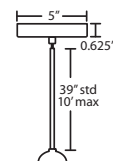

STEM PENDANT

- Swivel at canopy, suitable for sloped ceilings
- Includes telescoping section plus 4 connectable stem sections, (1x 3", 1x 6", 1x 12", 1x 18"), 10' max
- Bronze or Satin Nickel

LED 120V PENDANTS:

- Internal driver integrated in the lamp, GU24 base
- Total power of only 10 watts
- Dimmable with a standard dimmer
- Rated life: 30,000 hours
- Frosted acrylic diffuser
- 800 lumens
- CCT: 2800° Kelvin
- CRI: 80+

ACCESSORIES:

ADDITIONAL STEM SECTIONS:

Additional connecting stems are available to increase overall length, up to 10' max. Telescoping adjustable section allows up to 3" movement.

T20A-SN or T20A-BR	Adj. Section
T203-SN or T203-BR	3" Section
T206-SN or T206-BR	6" Section
T212-SN or T212-BR	12" Section
T218-SN or T218-BR	18" Section

LONGER CORD LENGTHS:

Longer cord length of 15' available. Add an "L" to the end of the item number, i.e. 1JC-169707-SNL.

CORD SLEEVES:

If concealing the cord is desired, order our 0.25" dia. metal sleeves. Each sleeve is 18" long and may be field cut.

T118-SN	Satin Nickel
T118-BR	Bronze

STEMHOOKS:

Suspension hooks allow cord drops to be placed wherever desired. Suitable for sloped ceilings.

T103BR	Bronze
T103SN	Satin Nickel

Project Information:

Blank box for project information.

HOW TO ORDER A MULTILIGHT FIXTURE

To order, simply place the 3 character multilight code (shown above) as the cord fixture option:

Example: 3BC-493007-SN
3 Light round, Copa Opal glass, Satin Nickel finish - pg. 63 of the catalog