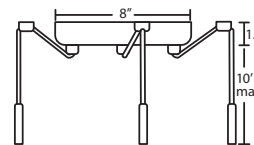

3BB or 3JB 3 LIGHT LINEAR CANOPY

- 2x stemhooks included
- Suitable for sloped ceilings
- Cords: 10' SVT, 5" sleeve at socketholder
- Bronze or Satin Nickel

3BC or 3JC 3 LIGHT ROUND CANOPY

- 3x stemhooks included
- Suitable for sloped ceilings
- Cords: 10' SVT, 5" sleeve at socketholder
- Bronze or Satin Nickel