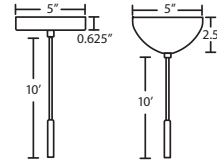

PERA 6

120V PENDANTS

ORDERING:

CONNECTION	GLASS OPTIONS	LAMP OPTIONS	METAL FINISH	OPTIONS
Cord Fixture	171307 Opal Matte	(blank) 40W G16½ Cand	BR Bronze	L 15' cord
1BC 1 Lt. Dome	171318 Amber Cloud	HAL 40W G9 Hal	SN Satin Nickel	LW Low wattage labeling
1BT 1 Lt. Flat	171319 Carrera			
	171341 Garnet			
Stem Fixture	171380 Amber Matte			
1TT 1 Lt. Flat	171386 Blue Cloud			
	1713CE Ceylon			
	1713HB Habanero			
	1713HN Honey			
	1713MA Magma			
	1713MG Marble Grigio			
	1713VM Vanilla Matte			

Ex. 1BT-1713HN-SN
Pera 6 Pendant w/ Honey Glass, Satin Nickel Finish

PENDANT OPTIONS:

MONOPOINT PENDANT CANOPY

- Flat or Dome Canopy styles. Dome style allows adjustment without cutting cord.
- Suitable for sloped ceilings
- Cord: 10' SVT, 5" sleeve at socketholder (V Series utilizes SJT-type)
- Bronze or Satin Nickel