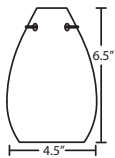

PERA 6

120V PENDANTS

SPECIFICATIONS:

DESCRIPTION

Cord-hung pendant with handcrafted glass diffuser.

LAMPING

Standard: 40W G16½ Candelabra base (E12) Incandescent 120V, or 50W Xenon, suitable for dimming, not included.

Halogen: 40W G9 Low-pressure Halogen 120V, included. Lamp is suitable for use in an open fixture, dimmable.

DIFFUSER

Shade shall be handcrafted glass of various decors. 4.5" Dia. x 6.5" H

Opening sizes: 25mm min. (top), 73mm min. (bottom), 3x6mm holes.

SUSPENSION

Cord-hung: 10' SVT-type cord, complete with 5" decorative sleeve at the socketholder. Jacket coordinates with metal finish. Available on 1, 3 or 6 light canopies, shown on next page. Plated stamped steel construction. Bronze or Satin Nickel.

Stem-mount: 4 connectable stem sections (3", 6", 12" and 18" lengths), 10' max. 5" Dia. canopy (with swivel) and stem sections are plated steel. Bronze or Satin Nickel.

MOUNTING

Installs directly to a 4" octagonal ceiling box. Suitable for sloped ceilings.

LABELS

UL or ETL Listed. Suitable for Damp Locations (interior use only).

Consult factory concerning lower wattage labeling for energy requirements.

For ordering information, see next page

All dimensions provided are nominal. Allowance must be made for dimensional tolerance in handcrafted glasses.

REV 10/14