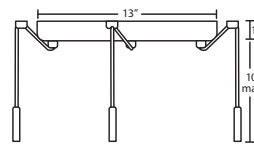

3BW or 3JW 3 LIGHT LARGE ROUND CANOPY

- 3x stemhooks included
- Suitable for sloped ceilings
- Cords: 10' SVT, 5" sleeve at socketholder
- Bronze or Satin Nickel