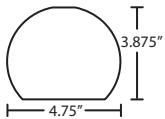

PALLA 5

12V ADJUSTABLE PENDANTS

location:
DRY

SPECIFICATIONS:

DESCRIPTION

Low-voltage adjustable mini pendant with handcrafted glass. Up or down adjusting is achieved by squeezing the cable adjuster, then releasing to lock in position.

LAMPING

50W Low pressure halogen GY6.35 12V Bi-Pin lamp, included. Suitable for use in an open fixture.

DIFFUSER

Shade shall be handcrafted glass of various decors. 4.75" Dia. x 3.875" H
Opening sizes: 24mm top.

CABLE

Standard is 8' bare silver-color braided cable, length may be field-adjusted.

STANDARD PENDANT (1XA)

Adjustable pendant comes complete with quick-connect jack (includes swivel/pivot feature) and a Quick-Connect canopy.

METAL FINISH

Glass retainer hardware, adjuster and Quick-connect are finished in either Bronze or Satin Nickel.

LABELS

ETL or UL Listed. Suitable for Dry Locations (interior use only).

For ordering information, see next page

All dimensions provided are nominal. Allowance must be made for dimensional tolerance in handcrafted glasses.

REV 10/14