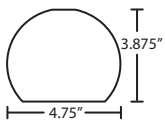

PALLA 5

12V MINI PENDANTS

location:
DRY

SPECIFICATIONS:

DESCRIPTION

Low voltage mini pendant with handcrafted glass.

LAMPING

Standard: 50W Low pressure halogen GY6.35 12V Bi-Pin lamp, lamp included. Suitable for use in an open fixture. Optional lamp shield also available.

LED: 6W integrated lightsource, dimmable. (Available on 1XT or 1XC fixtures only).

DIFFUSER

Shade shall be handcrafted glass of various decors. 4.75" Dia. x 3.875" H

Opening sizes: 24mm top.

CORD

Standard cord is 10' field-adjustable coaxial type with teflon jacket and decorative sleeve at the socketholder. Jacket tint coordinates with metal finish. Cords also available in 15' lengths.

STANDARD PENDANT (1XC, 1XT)

Mini pendant comes complete with either dome-style or flat-style canopy.

QUICK-CONNECT OPTION (XP, RXP, 1XP)

Quick-Connect Jack is compatible with Besa Rail Adapter, or Quick-Connect canopies (order separately).

METAL FINISH

Glass retainer hardware, sleeve and Quick-Connect Jack and/or canopies are finished in either Bronze or Satin Nickel.

LABELS

UL or ETL Listed. Suitable for Damp Locations (interior use only).

For ordering information, see next page

All dimensions provided are nominal. Allowance must be made for dimensional tolerance in handcrafted glasses.

REV 10/14