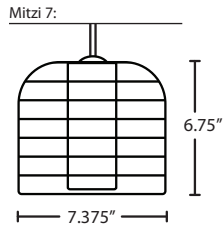

DIFFUSER

Shade shall be of glass with a stylized multi-stripped outer glass and a matte white inner glass.

Mitzi 7: 7.375" Dia. x 6.75" H

Mitzi 10: 9.85" Dia. x 8.5" H

SUSPENSION

Cord-hung: 10' SVT-type cord, complete with 5" decorative sleeve at the socketholder. Jacket coordinates with metal finish. Plated stamped steel construction. Black, Bronze or Satin Nickel. See next page for mult light options.

Stem-mount: Includes 4 connectable stem sections (3", 6", 12" and 18" lengths) plus telescoping piece for up to 3" adjustment, 10' max. 5" Dia. canopy (with swivel) and stem sections are plated steel. Black, Bronze or Satin Nickel.

*Additional Stem Sections can be ordered under accessories.

MOUNTING

Installs directly to a 4" octagonal ceiling box. Suitable for sloped ceilings.

LABELS

UL or ETL Listed. Suitable for Damp Locations (interior use only).

Consult factory concerning lower wattage labeling for energy requirements.

MITZI 7 CHARTREUSE (MITZI7CR) & MITZI 10 FROST (MITZI10FR)

Project Information:

For ordering information, see next page

All dimensions provided are nominal. Allowance must be made for dimensional tolerance in handcrafted glasses.