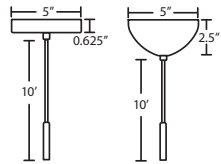

PENDANT OPTIONS:

1JT / 1JC / J CORD-HUNG PENDANT

- Flat (1JT) or Dome (1JC) Canopy styles. Dome style allows adjustment without cutting cord.
- "J" option is pendant less canopy for multipoint canopy (options to the right)
- Suitable for sloped ceilings
- Cord: 10' SVT, 5" sleeve at socketholder
- Also available in 15'
- Black, Bronze or Satin Nickel
- Cord Sleeves are available in 18" lengths