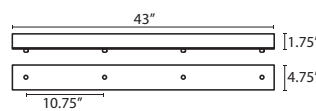

- Suitable for sloped ceilings
- Black, Bronze or Satin Nickel
- 20" Dia. shades MAX, with staggered heights
- * For larger diameter glasses, Stemhooks are required for spacing

T34V 4 LIGHT BAR CANOPY

- Suitable for sloped ceilings
- Black, Bronze or Satin Nickel
- 20" Dia. shades MAX, with staggered heights
- * For larger diameter glasses, Stemhooks are required for spacing