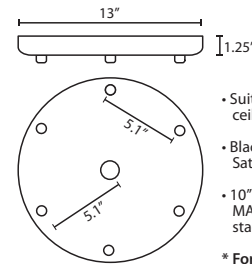

T36X 6 LIGHT ROUND CANOPY

- Suitable for sloped ceilings
- Black, Bronze or Satin Nickel
- 10" Dia. shades MAX, with staggered heights
- For larger diameter glasses, Stemhooks are required for spacing