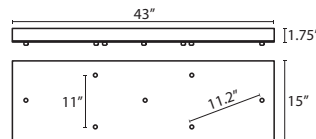

T37V 7 LIGHT BAR CANOPY

- Suitable for sloped ceilings
- Black, Bronze or Satin Nickel
- 20" Dia. shades MAX, with staggered heights
- For larger diameter glasses, Stemhooks are required for spacing

HOW TO ORDER A MULTILIGHT FIXTURE

Order your canopy with the selected 120V multi light pendants (indicated by "B" or "J" prefix) for the complete fixture:

Example: **1x T33XL-SN** (3 Light Large Round Canopy)

1x J-MITZI7CR-SN (Mitzi 7 Pendant in Chartreuse)

1x J-MITZI7CY-SN (Mitzi 7 Pendant in Cyan)

1x J-MITZI7FR-SN (Mitzi 7 Pendant in Frost)