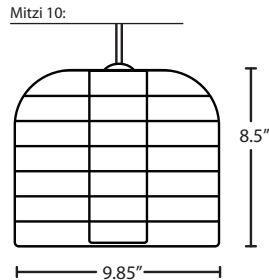

DIFFUSER

Shade shall be of glass with a stylized multi-stripped outer glass and a matte white inner glass.

Mitzi 7: 7.375" Dia. x 6.75" H

Mitzi 10: 9.85" Dia. x 8.5" H

SUSPENSION

Cord-hung: 10' SVT-type cord, complete with 5" decorative sleeve at the socketholder. Jacket coordinates with metal finish. Plated stamped steel construction. Black, Bronze or Satin Nickel. See next page for mult light options.

Stem-mount: Includes 4 connectable stem sections (3", 6", 12" and 18" lengths) plus telescoping piece for up to 3" adjustment, 10' max. 5" Dia. canopy (with swivel) and stem sections are plated steel. Black, Bronze or Satin Nickel.

*Additional Stem Sections can be ordered under accessories.

MOUNTING

Installs directly to a 4" octagonal ceiling box. Suitable for sloped ceilings.

LABELS

UL or ETL Listed. Suitable for Damp Locations (interior use only).

Consult factory concerning lower wattage labeling for energy requirements.

MITZI 7 CHARTREUSE (MITZI7CR) & MITZI 10 FROST (MITZI10FR)

Project Information:

For ordering information, see next page

All dimensions provided are nominal. Allowance must be made for dimensional tolerance in handcrafted glasses.