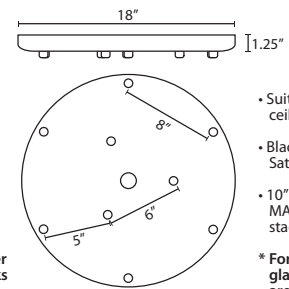

T39X 9 LIGHT ROUND CANOPY

- Suitable for sloped ceilings
- Black, Bronze or Satin Nickel
- 10" Dia. shades MAX, with staggered heights
- For larger diameter glasses, Stemhooks are required for spacing