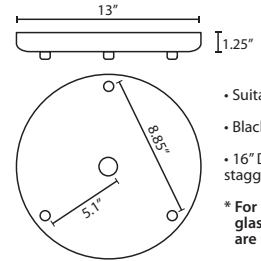

T33XL 3 LIGHT LARGE ROUND CANOPY

- Suitable for sloped ceilings
- Black, Bronze or Satin Nickel
- 16" Dia. shades MAX, with staggered heights
- For larger diameter glasses, Stemhooks are required for spacing