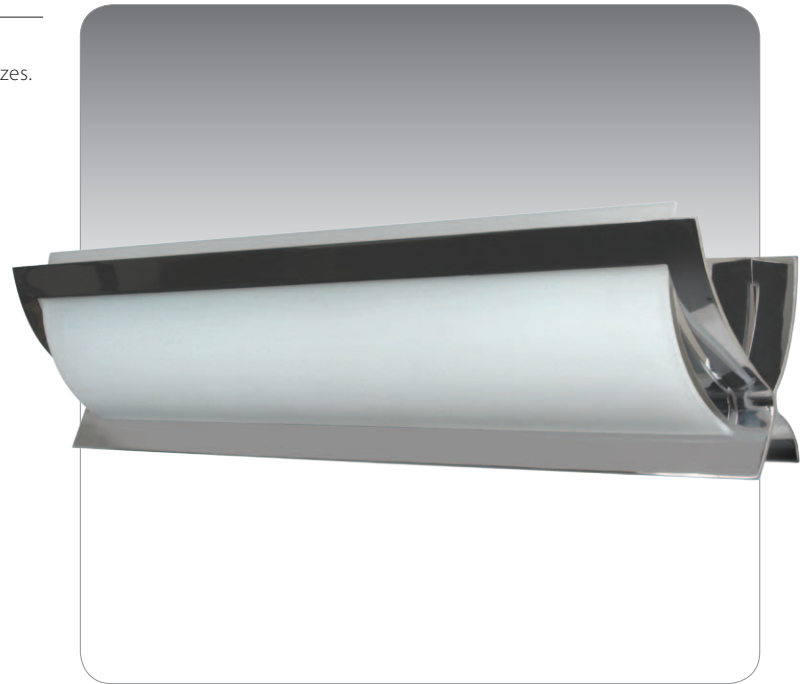

ELANA 26 / 38 / 50

VANITIES WALL

location: **DAMP**

SPECIFICATIONS:

DESCRIPTION

Open-top vanity luminaire with Satin white glass diffuser. Available in three sizes.

LAMPING

Standard: 60W A19 incandescent 120V, not included.
Suitable for dimming with a standard incandescent dimmer.
Optional fluorescent configurations available (see ordering).
LED: 10W GU24 LED Lamp 120V, dimmable, included.

DIFFUSER

Satin White glass diffuser.

CONSTRUCTION

Construction is plated steel.

METAL FINISH

Fixture shall be finished in Chrome or Satin Nickel.

MOUNTING

Installs directly to a 4" octagonal outlet box.
Orient horizontal, wall-mount only.

LABELS

UL or ETL Listed. Suitable for Damp Locations (interior use only).

ELANA 26 SHOWN IN SATIN WHITE (ELANA26-SW)

ORDERING:

FIXTURE	DECOR	LAMP OPTIONS	METAL FINISH
ELANA26 26" Luminaire	SW Satin White	(blank) 3x 60W A19 Incan 224T5 2x 24W T5 GU24 3x 18W GU24 120V LED 3x 10W LED 120V, dimmable	CR Chrome SN Satin Nickel
ELANA38 38" Luminaire	SW Satin White	(blank) 4x 60W A19 Incan 239T5 2x 39W T5 GU24 4x 18W GU24 120V LED 4x 10W LED 120V, dimmable	CR Chrome SN Satin Nickel
ELANA50 50" Luminaire	SW Satin White	(blank) 5x 60W A19 Incan 254T5 2x 54W T5 GU24 5x 18W GU24 120V LED 5x 10W LED 120V, dimmable	CR Chrome SN Satin Nickel

Ex. ELANA26-SW-CR
Elana 26 Vanity w/ Satin White Glass,
Chrome Finish

Elana 26:

Elana 38:

Elana 50:

*Depth is 4.625" for all sizes.

LED SCONCES:

- Internal driver integrated in the lamp, GU24 base
- Total power of only 10 watts
- Dimmable with a standard dimmer
- Rated life: 30,000 hours
- Frosted acrylic diffuser
- 800 lumens
- CCT: 2800° Kelvin
- CRI: 80+