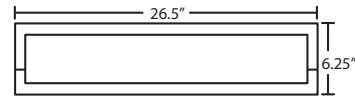

ELANA 26 / 38 / 50

VANITIES WALL

location: **DAMP**

SPECIFICATIONS:

DESCRIPTION

Open-top vanity luminaire with Satin white glass diffuser. Available in three sizes.

LAMPING

Standard: 60W A19 incandescent 120V, not included.
Suitable for dimming with a standard incandescent dimmer.
Optional fluorescent configurations available (see ordering).
LED: 10W GU24 LED Lamp 120V, dimmable, included.

DIFFUSER

Satin White glass diffuser.

CONSTRUCTION

Construction is plated steel.

METAL FINISH

Fixture shall be finished in Chrome or Satin Nickel.

MOUNTING

Installs directly to a 4" octagonal outlet box.
Orient horizontal, wall-mount only.

LABELS

UL or ETL Listed. Suitable for Damp Locations (interior use only).

ELANA 26 SHOWN IN SATIN WHITE (ELANA26-SW)

ORDERING:

FIXTURE	DECOR	LAMP OPTIONS	METAL FINISH
ELANA26 26" Luminaire	SW Satin White	(blank) 3x 60W A19 Incan 224T5 2x 24W T5 GU24 3x 18W GU24 120V LED 3x 10W LED 120V, dimmable	CR Chrome SN Satin Nickel
ELANA38 38" Luminaire	SW Satin White	(blank) 4x 60W A19 Incan 239T5 2x 39W T5 GU24 4x 18W GU24 120V LED 4x 10W LED 120V, dimmable	CR Chrome SN Satin Nickel
ELANA50 50" Luminaire	SW Satin White	(blank) 5x 60W A19 Incan 254T5 2x 54W T5 GU24 5x 18W GU24 120V LED 5x 10W LED 120V, dimmable	CR Chrome SN Satin Nickel

Ex. ELANA26-SW-CR
Elana 26 Vanity w/ Satin White Glass,
Chrome Finish

Elana 26:

Elana 38:

Elana 50:

*Depth is 4.625" for all sizes.

LED SCONCES:

- Internal driver integrated in the lamp, GU24 base
- Total power of only 10 watts
- Dimmable with a standard dimmer
- Rated life: 30,000 hours
- Frosted acrylic diffuser
- 800 lumens
- CCT: 2800° Kelvin
- CRI: 80+