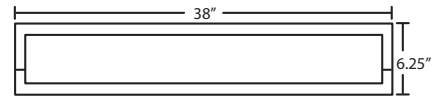

ELANA 26 / 38 / 50

VANITIES WALL

location: **DAMP**

SPECIFICATIONS:

DESCRIPTION

Open-top vanity luminaire with Satin white glass diffuser. Available in three sizes.

LAMPING

Standard: 60W A19 incandescent 120V, not included.
Suitable for dimming with a standard incandescent dimmer.
Optional fluorescent configurations available (see ordering).
LED: 10W GU24 LED Lamp 120V, dimmable, included.

DIFFUSER

Satin White glass diffuser.

CONSTRUCTION

Construction is plated steel.

METAL FINISH

Fixture shall be finished in Chrome or Satin Nickel.

MOUNTING

Installs directly to a 4" octagonal outlet box.
Orient horizontal, wall-mount only.

LABELS

UL or ETL Listed. Suitable for Damp Locations (interior use only).

ELANA 26 SHOWN IN SATIN WHITE (ELANA26-SW)

ORDERING:

FIXTURE	DECOR	LAMP OPTIONS	METAL FINISH
ELANA26 26" Luminaire	SW Satin White	(blank) 3x 60W A19 Incan 224T5 2x 24W T5 GU24 3x 18W GU24 120V LED 3x 10W LED 120V, dimmable	CR Chrome SN Satin Nickel
ELANA38 38" Luminaire	SW Satin White	(blank) 4x 60W A19 Incan 239T5 2x 39W T5 GU24 4x 18W GU24 120V LED 4x 10W LED 120V, dimmable	CR Chrome SN Satin Nickel
ELANA50 50" Luminaire	SW Satin White	(blank) 5x 60W A19 Incan 254T5 2x 54W T5 GU24 5x 18W GU24 120V LED 5x 10W LED 120V, dimmable	CR Chrome SN Satin Nickel

Ex. ELANA26-SW-CR
Elana 26 Vanity w/ Satin White Glass,
Chrome Finish

Elana 26:

Elana 38:

Elana 50:

*Depth is 4.625" for all sizes.

LED SCONCES:

- Internal driver integrated in the lamp, GU24 base
- Total power of only 10 watts
- Dimmable with a standard dimmer
- Rated life: 30,000 hours
- Frosted acrylic diffuser
- 800 lumens
- CCT: 2800° Kelvin
- CRI: 80+