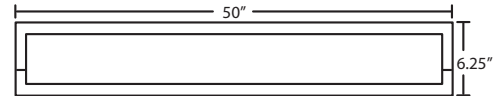

DIFFUSER

Satin White glass diffuser.

CONSTRUCTION

Construction is plated steel.

METAL FINISH

Fixture shall be finished in Chrome or Satin Nickel.

MOUNTING

Installs directly to a 4" octagonal outlet box.
Orient horizontal, wall-mount only.

Ex. ELANA26-SW-CR
Elana 26 Vanity w/ Satin White Glass,
Chrome Finish

Elana 26:

Elana 38:

Elana 50:

*Depth is 4.625" for all sizes.

LED SCONCES:

- Internal driver integrated in the lamp, GU24 base
- Total power of only 10 watts
- Dimmable with a standard dimmer
- Rated life: 30,000 hours
- Frosted acrylic diffuser
- 800 lumens
- CCT: 2800° Kelvin
- CRI: 80+