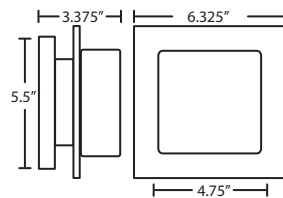

Alex with Flat Glass Trim:

ORDERING:

FIXTURE	DECOR	LAMPING OPTIONS	METAL FINISH
1WS Sconce	773507 Opal Matte	(blank) 50W G9 Hal LED 5W LED 120V, dimmable	BR Bronze
	773539 Opal/Clear		CR Chrome
	773591 Opal/Amethyst		SN Satin Nickel
	773592 Opal/Blue		
	7735GF Opal/Gold Foil		
	7735SF Opal/Silver Foil		
	7735SM Opal/Smoke		
	7735TG Opal/Armagnac		

Ex. 1WS-773539-SN

Alex Mini Sconce w/ Opal/Clear Glass,
Satin Nickel Finish