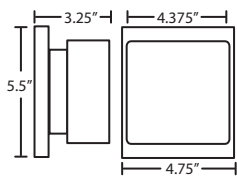

Alex in Opal Matte: