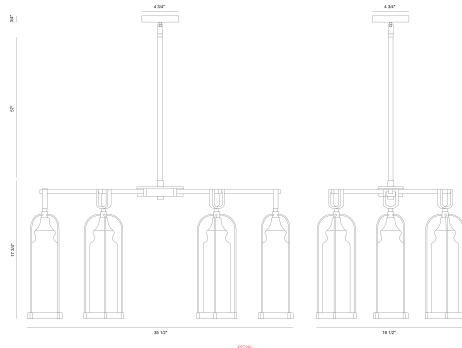

## YASMIN, 6 LT LINEAR CHANDELIER

### PRODUCT DETAILS

No.	:	42730-028
Product Color	:	AGED GOLD
Product Material	:	POWDER COATING OVER GALVANIZED STEEL
Shade / Accent Material	:	HAND BLOWN GLASS
Length	:	35.5"
Width	:	17.75"
Height	:	19.5"

### LIGHT SOURCE DETAILS

Number of Bulbs	:	6
Light Source Type	:	T10
Input Voltage	:	120V
Bulb Voltage	:	120V
Socket Type	:	E26
Wattage	:	60W
Total Wattage	:	360W
Bulb Included	:	No
Dimmable	:	Yes

### TECHNICAL DETAILS

Hanging Support Length	:	57"
Canopy / Backplate Height	:	0.5"
Canopy / Backplate Dia.	:	4.75"
Location	:	WET
Approval	:	