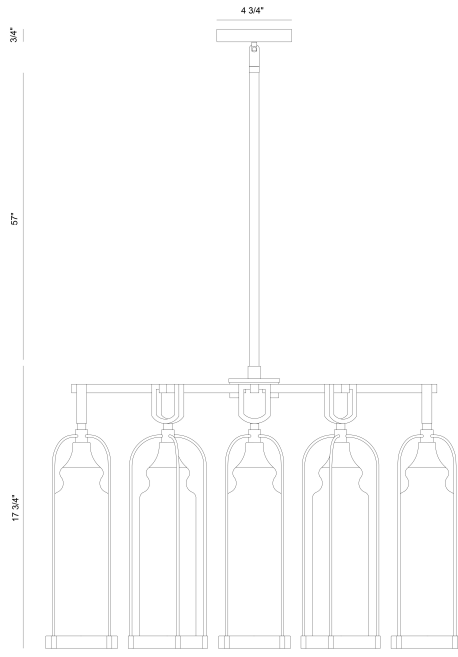

YASMIN, 6 LT CHANDELIER

PRODUCT DETAILS

No.	:	42729-021
Product Color	:	AGED GOLD
Product Material	:	POWDER COATING OVER GALVANIZED STEEL
Shade / Accent Material	:	HAND BLOWN GLASS
Diameter	:	26.5"
Height	:	17.75"

LIGHT SOURCE DETAILS

Number of Bulbs	:	6
Light Source Type	:	T10
Input Voltage	:	120V
Bulb Voltage	:	120V
Socket Type	:	E26
Wattage	:	60W
Total Wattage	:	360W
Bulb Included	:	No
Dimmable	:	Yes

OPTIONS AVAILABLE

ITEM NO.	FINISH	SHADE
42729-013	SATIN BLACK	
42729-021	AGED GOLD	

TECHNICAL DETAILS

Hanging Support Length	:	57"
Canopy / Backplate Height	:	0.5"
Canopy / Backplate Dia.	:	4.75"
Location	:	WET
Approval	:	