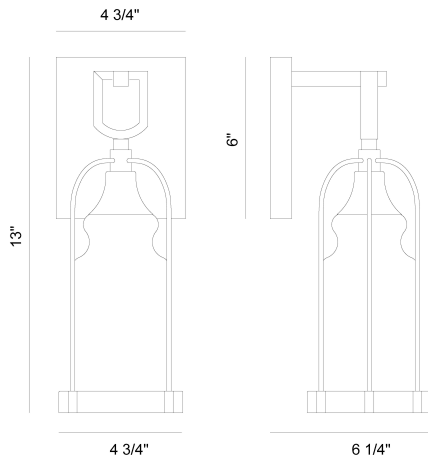

YASMIN, 1 LT WALL SCONCE

PRODUCT DETAILS

No.	:	42725-015
Product Color	:	SATIN BLACK
Product Material	:	POWDER COATING OVER GALVANIZED STEEL
Shade / Accent Material	:	HAND BLOWN GLASS
Width	:	4.75"
Height	:	13"
Overall Height	:	13"
Ext	:	6.25"

LIGHT SOURCE DETAILS

Number of Bulbs	:	6
Light Source Type	:	T10
Input Voltage	:	120V
Bulb Voltage	:	120V
Socket Type	:	E26
Wattage	:	60W
Total Wattage	:	360W
Bulb Included	:	No
Dimmable	:	Yes

OPTIONS AVAILABLE

ITEM NO.	FINISH	SHADE
42725-015	SATIN BLACK	
42725-026	AGED GOLD	

TECHNICAL DETAILS

Light Direction	:	Down
Hanging Support Length	:	72"
Canopy / Backplate Length	:	6"
Canopy / Backplate Height	:	0.75"
Canopy / Backplate Width	:	4.75"
Location	:	WET
Approval	:	