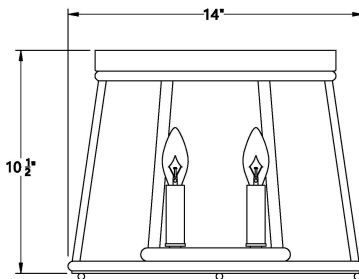

DAULLE, 4 LIGHT FLUSHMOUNT

PRODUCT DETAILS

No.	:	42724-018
Product Color	:	SATIN BLACK
Product Material	:	POWDER COATING OVER GALVANIZED STEEL
Shade / Accent Colour	:	CLEAR GLASS
Shade / Accent Material	:	GLASS
Diameter	:	14"
Height	:	10.5"

ITEM NO.	FINISH	SHADE
42724-018	SATIN BLACK	CLEAR GLASS

TECHNICAL DETAILS

Canopy / Backplate Width	:	11.5"
Location	:	DAMP
Approval	:	

42724

PROJECT INFORMATION

Job Name: Date: Category:

Comments: