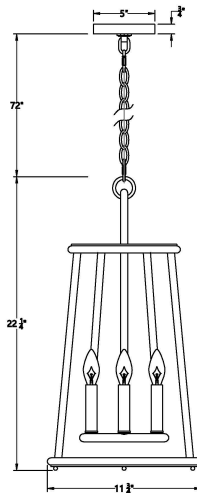

DAULLE, 6 LT PENDANT

PRODUCT DETAILS

No.	:	42722-014
Product Color	:	SATIN BLACK
Product Material	:	POWDER COATING OVER GALVANIZED STEEL
Shade / Accent Colour	:	CLEAR GLASS
Shade / Accent Material	:	GLASS
Diameter	:	11.75"
Height	:	22.25"

LIGHT SOURCE DETAILS

Number of Bulbs	:	6
Light Source Type	:	B10
Input Voltage	:	120V
Bulb Voltage	:	120V
Socket Type	:	E12
Wattage	:	60W
Total Wattage	:	360W
Bulb Included	:	No
Dimmable	:	Yes

OPTIONS AVAILABLE

ITEM NO.	FINISH	SHADE
42722-014	SATIN BLACK	CLEAR GLASS

42722

TECHNICAL DETAILS

Canopy / Backplate Dia.	:	5"
Location	:	WET
Approval	:	

PROJECT INFORMATION

Job Name: Date: Category:

Comments: