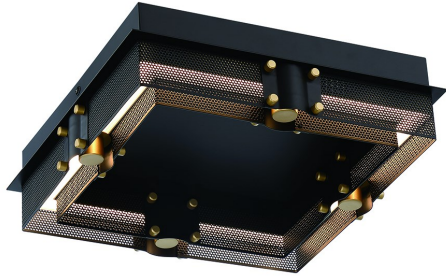

ADMIRAL, LED FLUSHMOUNT

PRODUCT DETAILS

No.	:	42715-016
Product Color	:	BLACK + GOLD
Product Material	:	IRON + ALUMINUM
Shade / Accent Colour	:	WHITE PC
Shade / Accent Material	:	PC
Length	:	13"
Width	:	13"
Height	:	3.5"

LIGHT SOURCE DETAILS

Light Source Type	:	INTEGRATED LED
Input Voltage	:	120V
Bulb Voltage	:	120V
Socket Type	:	LED
Total Wattage	:	20W
Initial Lumens	:	610lm
Kelvin	:	3000K
CRI	:	90
Dimmable	:	Yes

OPTIONS AVAILABLE

ITEM NO.	FINISH	SHADE
42715-016	BLACK + GOLD	WHITE PC

TECHNICAL DETAILS

Canopy / Backplate Length	:	13"
Canopy / Backplate Height	:	0.75"
Canopy / Backplate Width	:	13"
Driver	:	ES
Location	:	WET
Approval	:	