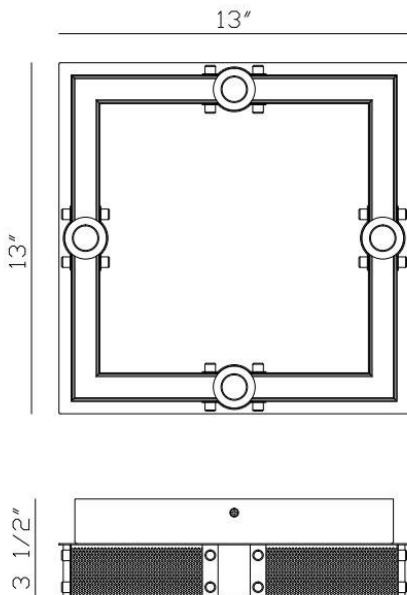

ADMIRAL, LED FLUSHMOUNT

PRODUCT DETAILS

No.	:	42715-016
Product Color	:	BLACK + GOLD
Product Material	:	IRON + ALUMINUM
Shade / Accent Colour	:	WHITE PC
Shade / Accent Material	:	PC
Length	:	13"
Width	:	13"
Height	:	3.5"

LIGHT SOURCE DETAILS

Light Source Type	:	INTEGRATED LED
Input Voltage	:	120V
Bulb Voltage	:	120V
Socket Type	:	LED
Total Wattage	:	20W
Initial Lumens	:	610lm
Kelvin	:	3000K
CRI	:	90
Dimmable	:	Yes

OPTIONS AVAILABLE

ITEM NO.	FINISH	SHADE
42715-016	BLACK + GOLD	WHITE PC

TECHNICAL DETAILS

Canopy / Backplate Length	:	13"
Canopy / Backplate Height	:	0.75"
Canopy / Backplate Width	:	13"
Driver	:	ES
Location	:	WET
Approval	:	