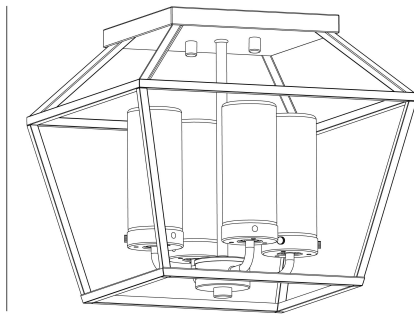

BASTILLE, 4 LT OUTDOOR FLUSHMOUNT

PRODUCT DETAILS

No.	:	41956-014
Product Color	:	SATIN BLACK
Product Material	:	POWDER COATING OVER GALVANIZED STEEL
Shade / Accent Colour	:	CLEAR GLASS
Shade / Accent Material	:	GLASS
Length	:	13"
Width	:	13"
Height	:	11.75"
Weight	:	6.4lbs

LIGHT SOURCE DETAILS

Number of Bulbs	:	4
Light Source Type	:	B10
Input Voltage	:	120V
Bulb Voltage	:	120V
Socket Type	:	E12
Wattage	:	60W
Total Wattage	:	240W
Bulb Included	:	No
Dimmable	:	Yes

OPTIONS AVAILABLE

ITEM NO.	FINISH	SHADE
41956-014	SATIN BLACK	CLEAR GLASS

11 3/4"

13"x13"

TECHNICAL DETAILS

Canopy / Backplate Length	:	8"
Canopy / Backplate Width	:	8"
Location	:	WET
Approval	:	

PROJECT INFORMATION

 Job Name: Date: Category: