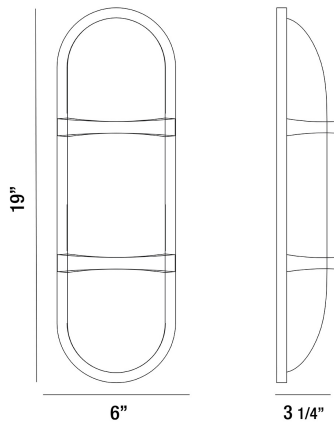

### PRODUCT DETAILS

No.	:	35989-011
Product Color	:	TEXTURED SILVER
Shade / Accent Colour	:	WHITE GLASS
Width	:	6"
Height	:	19"
Ext	:	3.25"
Weight	:	5.1lbs

### LIGHT SOURCE DETAILS

Number of Bulbs	:	1
Light Source	:	LED
Light Source Type	:	LED
Input Voltage	:	120V
Socket Type	:	LED
Wattage	:	9W
Total Lumen	:	630lm
Kelvin	:	3000K
CRI	:	80
Bulb Included	:	Yes
Dimmable	:	Yes

### TECHNICAL DETAILS

Hanging Support Type	:	WIRE
IP Rating	:	44
Location	:	WET
Approval	:	