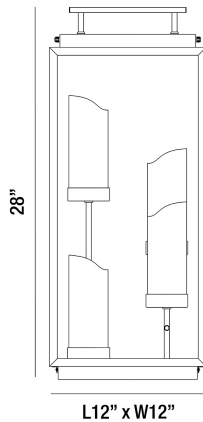

CATHEDRAL, 4-LIGHT LANTERN

PRODUCT DETAILS

No.	:	35979-012
Product Color	:	SAND BLACK
Shade / Accent Colour	:	CLEAR PV
Length	:	12"
Width	:	12"
Height	:	28"
Weight	:	19.8lbs

LIGHT SOURCE DETAILS

Number of Bulbs	:	4
Light Source	:	LED
Light Source Type	:	LED
Input Voltage	:	DC1.5V
Socket Type	:	LED
Wattage	:	0.05W
Total Lumen	:	2.8lm
CRI	:	75
Bulb Included	:	Yes
Dimmable	:	No

Options Available

ITEM NO.	FINISH	SHADE
35979-012	SAND BLACK	CLEAR PV

TECHNICAL DETAILS

IP Rating	:	44
Location	:	WET

PROJECT INFORMATION

Job Name: Date: Type:

Comments: