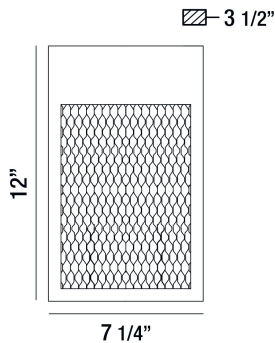

TECHNICAL DETAILS

Mounting	:	Down
Location	:	DAMP
Approval	:	

PROJECT INFORMATION

Job Name: Date: Type:

Comments: