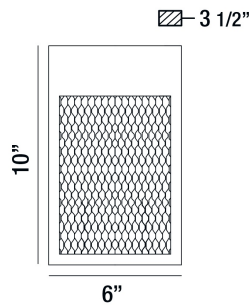

TECHNICAL DETAILS

Mounting	:	Down
Location	:	DAMP
Approval	:	

PROJECT INFORMATION

Job Name: Date: Type:

Comments: