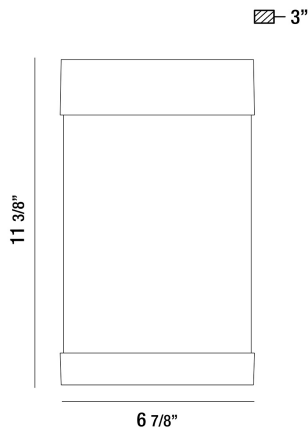

### PRODUCT DETAILS

No.	:	35891-017
Product Color	:	BLACK
Shade / Accent Colour	:	BLACK WOOD GRAIN GLASS
Width	:	6.875"
Height	:	11.375"
Ext	:	3.375"
Weight	:	2.8lbs

### LIGHT SOURCE DETAILS

Number of Bulbs	:	1
Light Source	:	LED
Light Source Type	:	LED
Input Voltage	:	120V
Socket Type	:	LED
Wattage	:	10W
Total Lumen	:	156lm
Kelvin	:	3000K
CRI	:	90
Bulb Included	:	Yes
Dimmable	:	Yes

### TECHNICAL DETAILS

Canopy / Backplate Length	:	11.375"
Canopy / Backplate Height	:	11.375"
Canopy / Backplate Width	:	6.875"
IP Rating	:	44
Location	:	WET
Approval	:	