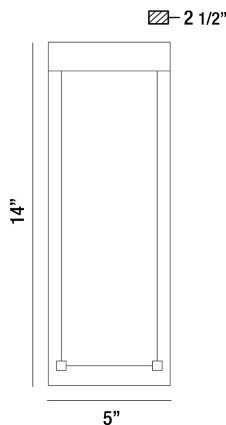

35887, SMALL OUTDOOR LED SURFACE MOUNT

PRODUCT DETAILS

No.	:	35887-010
Product Color	:	BLACK
Shade / Accent Colour	:	CLEAR SEEDED CRYSTAL GLASS
Width	:	5"
Height	:	14"
Ext	:	2.625"
Weight	:	2.4lbs

LIGHT SOURCE DETAILS

ITEM NO.	FINISH	SHADE
35887-010	BLACK	CLEAR SEEDED CRYSTAL GLASS
35887-027	BRUSHED SILVER	CLEAR SEEDED CRYSTAL GLASS

TECHNICAL DETAILS

Canopy / Backplate Length	:	14"
Canopy / Backplate Height	:	14"
Canopy / Backplate Width	:	5"
IP Rating	:	44
Location	:	WET
Approval	:	