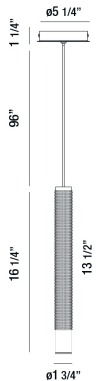

DAVENPORT, 2" ROUND PENDANT

PRODUCT DETAILS

No.	:	35710-035
Product Color	:	GOLD
Product Material	:	METAL
Shade / Accent Colour	:	GOLD
Shade / Accent Material	:	TEXTURED ALUMINUM
Diameter	:	1.75"
Height	:	16.25"
Overall Height	:	113.5"
Weight	:	1.5lbs

LIGHT SOURCE DETAILS

Light Source Type	:	INTEGRATED LED
Input Voltage	:	120V
Total Wattage	:	4.3W
Total Lumen	:	255lm
Kelvin	:	3000K
CRI	:	90+
Dimmable	:	No

Options Available

ITEM NO.	FINISH	SHADE
35710-011	WHITE	WHITE
35710-028	BLACK	BLACK
35710-035	GOLD	GOLD
35710-042	CHAMPAGNE	CHAMPAGNE
35710-057	ALUMINUM	ALUMINUM

TECHNICAL DETAILS

Hanging Support Type	:	WIRE
Hanging Support Length	:	96"
Canopy / Backplate Height	:	1.25"
Canopy / Backplate Dia.	:	5.25"
Location	:	DRY
Approval	:	
Title 24	:	Yes

PROJECT INFORMATION