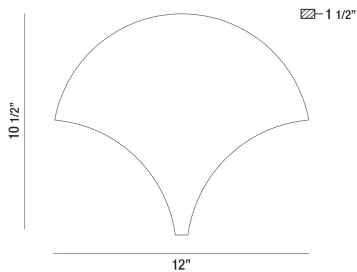

CARLAW, WALL MOUNT

Options Available

ITEM NO.	FINISH	SHADE
35708-018	WHITE	WHITE
35708-025	BLACK	WHITE
35708-032	GOLD	WHITE
35708-049	CHAMPAGNE	WHITE
35708-051	ALUMINUM	WHITE

PRODUCT DETAILS

No.	:	35708-051
Product Color	:	ALUMINUM
Product Material	:	METAL
Shade / Accent Colour	:	WHITE
Shade / Accent Material	:	ACRYLIC
Width	:	12"
Height	:	10.5"
Ext	:	1.5"
Weight	:	2.9lbs

LIGHT SOURCE DETAILS

Light Source Type	:	INTEGRATED LED
Input Voltage	:	120V
Total Wattage	:	10W
Total Lumen	:	850lm
Kelvin	:	3000K
CRI	:	90+
Dimmable	:	Yes

TECHNICAL DETAILS

Canopy / Backplate Length	:	12"
Canopy / Backplate Width	:	10.44"
Mounting	:	Up or Down
Location	:	DRY
Approval	:	